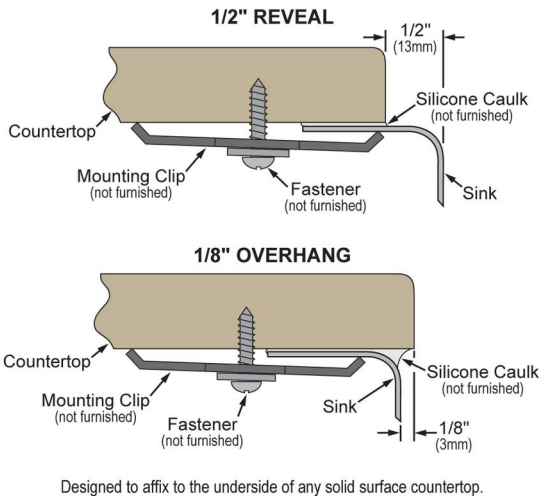

Installation Profile: