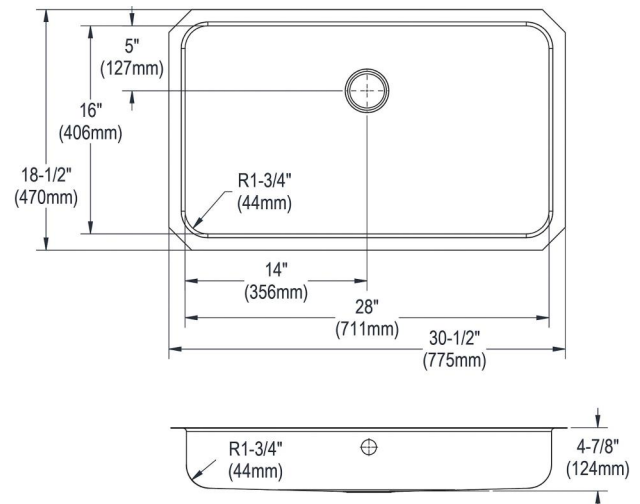

Sinks are listed by IAPMO® as meeting the applicable requirements of the Uniform Plumbing Code®, International Plumbing Code®, and National Plumbing Code of Canada.

Complies with ADA & ICC A117.1 accessibility requirements when installed according to the requirements outlined in these standards.

[Clean and Care Manual (PDF)](#)
[Installation Instructions (PDF) - 2000000857](#)
[Warranty (PDF)](#)