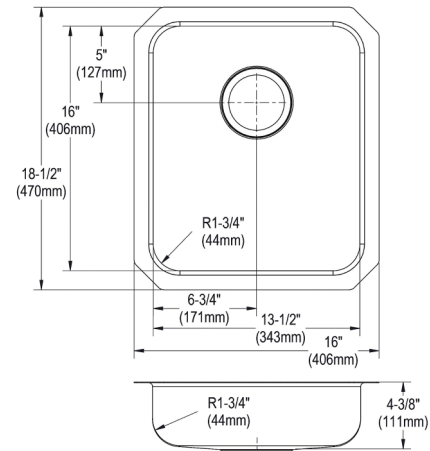

Sinks are listed by IAPMO® as meeting the applicable requirements of the Uniform Plumbing Code®, International Plumbing Code®, and National Plumbing Code of Canada.

Complies with ADA & ICC A117.1 accessibility requirements when installed according to the requirements outlined in these standards.

[Clean and Care Manual (PDF)](#)
[Installation Instructions (PDF) - 200000857](#)
[Warranty (PDF)](#)