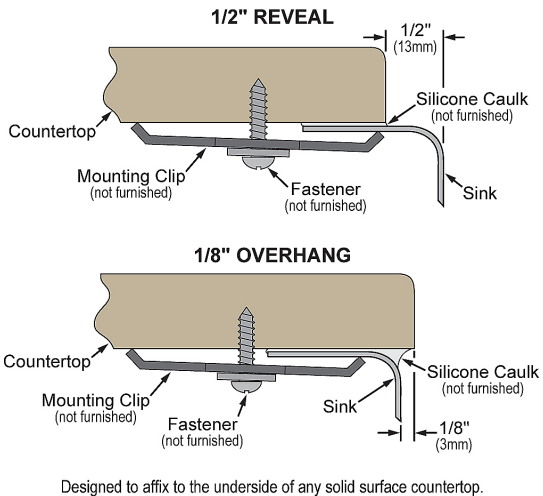

Installation Profile: