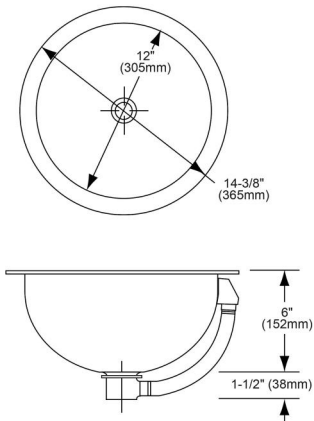

SPECIFICATIONS

PRODUCT SPECIFICATIONS

Stainless Steel 14-3/8" x 14-3/8" x 6" Single Bowl Undermount Lavatory Sink with Overflow. Sink is manufactured from 18 gauge 304 Stainless Steel with a Lustrous Satin finish, Center drain placement, and Bottom only pads.

Installation Type:	Undermount
Material:	304 Stainless Steel
Finish:	Lustrous Satin
Gauge:	18
Sound Deadening:	Bottom only pads
Number of Bowls:	1
Sink Dimensions:	14-3/8" x 14-3/8" x 6"
Bowl 1 Dimensions:	12" x 12" x 6"
Drain Size:	1-1/2" (38mm)
Drain Location:	Center
Minimum Cabinet Size:	18"
Mounting Hardware:	Not Included
Cutout Template #:	1000000596

Installation Profile:

Designed to affix to the underside of any solid surface countertop.

PART: _____ QTY: _____
 PROJECT: _____
 CONTACT: _____
 DATE: _____
 NOTES: _____
 APPROVAL: _____

In keeping with our policy of continuing product improvement, Just Mfg reserves the right to change product specifications without notice. Please visit justmfg.com for the most current version of Just Mfg product specification sheets. This specification describes a product with design, quality, and functional benefits to the user. When making a comparison of other producers' offerings, be certain these features are not overlooked.