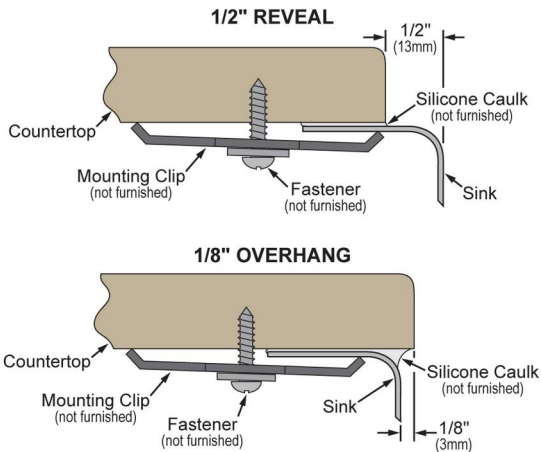

SPECIFICATIONS

PRODUCT SPECIFICATIONS

Stainless Steel 14-3/8" x 14-3/8" x 6" Single Bowl Undermount Lavatory Sink with Overflow. Sink is manufactured from 18 gauge 304 Stainless Steel with a Lustrous Satin finish, Center drain placement, and Bottom only pads.

Installation Type:	Undermount
Material:	304 Stainless Steel
Finish:	Lustrous Satin
Gauge:	18
Sound Deadening:	Bottom only pads
Number of Bowls:	1
Sink Dimensions:	14-3/8" x 14-3/8" x 6"
Bowl 1 Dimensions:	12" x 12" x 6"
Drain Size:	1-1/2" (38mm)
Drain Location:	Center
Minimum Cabinet Size:	18"
Mounting Hardware:	Not Included
Cutout Template #:	1000000596

Installation Profile:

Designed to affix to the underside of any solid surface countertop.

PART: _____ QTY: _____
 PROJECT: _____
 CONTACT: _____
 DATE: _____
 NOTES: _____
 APPROVAL: _____

In keeping with our policy of continuing product improvement, Just Mfg reserves the right to change product specifications without notice. Please visit justmfg.com for the most current version of Just Mfg product specification sheets. This specification describes a product with design, quality, and functional benefits to the user. When making a comparison of other producers' offerings, be certain these features are not overlooked.