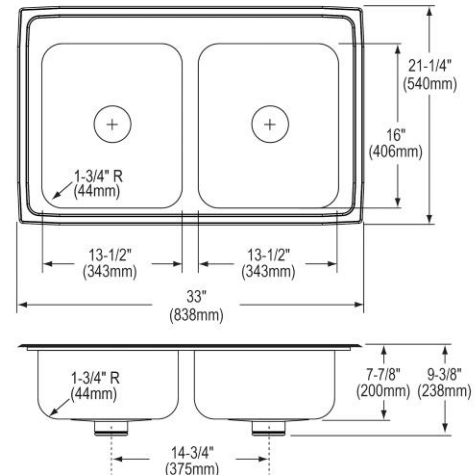

Included with Product: Two LKPD1 Perfect Drains and strainers.

A Century of Tradition and Quality. For more than 100 years, Elkay has been making innovative products and providing exceptional customer care. We take pride in offering plumbing products that make life easier, inspire change and leave the world a better place.

Product Compliance: ASME A112.19.3/CSA B45.4
Accessory: ASME A112.18.2/CSA B125.2

Sinks are listed by IAPMO® as meeting the applicable requirements of the Uniform Plumbing Code®, International Plumbing Code®, and National Plumbing Code of Canada.

- [Clean and Care Manual (PDF)](#)
- [Installation Instructions (PDF) - 1000005236](#)
- [Installation Instructions (PDF) - 74180289 Disposer](#)
- [Installation Instructions (PDF) - 74180340-USA Drain](#)
- [Installation Instructions (PDF) - Garbage Disposer Compatibility Guide](#)
- [Limited Lifetime Warranty (PDF)](#)