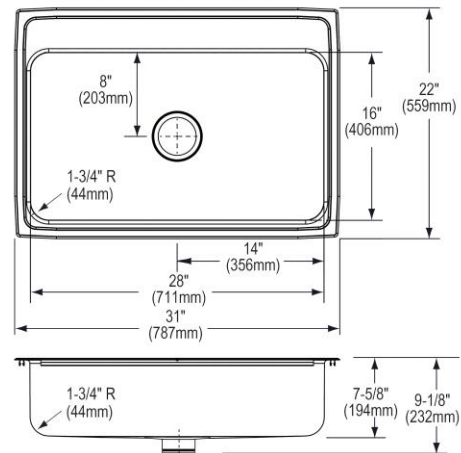

Included with Product: One LKPD1 Perfect Drain and strainer.

A Century of Tradition and Quality. For more than 100 years, Elkay has been making innovative products and providing exceptional customer care. We take pride in offering plumbing products that make life easier, inspire change and leave the world a better place.

Product Compliance: ASME A112.19.3/CSA B45.4
Accessory: ASME A112.18.2/CSA B125.2

Sinks are listed by IAPMO® as meeting the applicable requirements of the Uniform Plumbing Code®, International Plumbing Code®, and National Plumbing Code of Canada.

- [Clean and Care Manual (PDF)](#)
- [Installation Instructions (PDF) - 1000005236](#)
- [Installation Instructions (PDF) - 74180289 Disposer](#)
- [Installation Instructions (PDF) - 74180340-USA Drain](#)
- [Installation Instructions (PDF) - Garbage Disposer Compatibility Guide](#)
- [Warranty (PDF)](#)