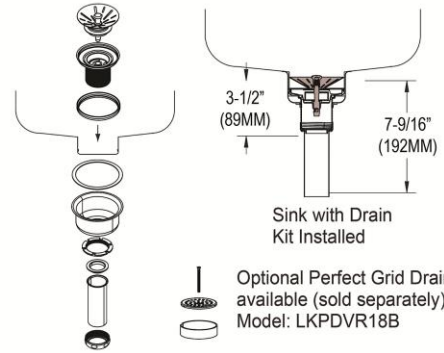

Installation Profile:

Included Accessories

LKPD1	Elkay Perfect Drain Fitting Type 304 Stainless Steel Body and Strainer Spec Sheet (PDF)	

Optional Accessories

LKWBG2816SS	Elkay Stainless Steel 26-1/2" x 14-13/16" x 1" Bottom Grid Spec Sheet (PDF)	
CB1713	Elkay Hardwood 13-1/2" x 17" x 1" Cutting Board Spec Sheet (PDF)	
CBS1316	Elkay Hardwood 14-1/2" x 17" x 3/4" Cutting Board Spec Sheet (PDF)	
LKDS35	Elkay 3-1/2" Garbage Disposal Stopper / Strainer for use with Perfect Drain® -Satin Finish Spec Sheet (PDF)	

In keeping with our policy of continuing product improvement, Elkay reserves the right to change product specifications without notice. Please visit elkay.com for the most current version of Elkay product specification sheets. This specification describes an Elkay product with design, quality, and functional benefits to the user. When making a comparison of other producers' offerings, be certain these features are not overlooked.