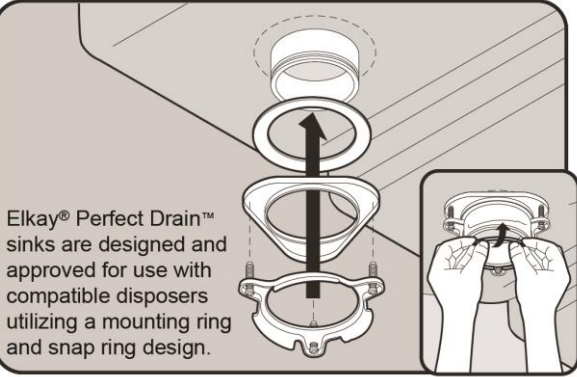

Installation Profile:

Included Accessories

LKPD1	Elkay Perfect Drain Fitting Type 304 Stainless Steel Body and Strainer Spec Sheet (PDF)	

Optional Accessories

LKWBG2816SS	Elkay Stainless Steel 26-1/2" x 14-13/16" x 1" Bottom Grid Spec Sheet (PDF)	
CB1713	Elkay Hardwood 13-1/2" x 17" x 1" Cutting Board Spec Sheet (PDF)	
CBS1316	Elkay Hardwood 14-1/2" x 17" x 3/4" Cutting Board Spec Sheet (PDF)	
LKDS35	Elkay 3-1/2" Garbage Disposal Stopper / Strainer for use with Perfect Drain® -Satin Finish Spec Sheet (PDF)	

In keeping with our policy of continuing product improvement, Elkay reserves the right to change product specifications without notice. Please visit elkay.com for the most current version of Elkay product specification sheets. This specification describes an Elkay product with design, quality, and functional benefits to the user. When making a comparison of other producers' offerings, be certain these features are not overlooked.