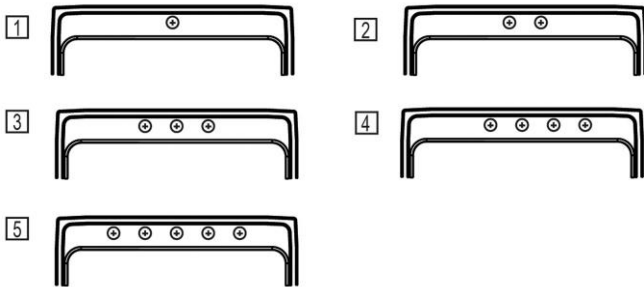

PRODUCT SPECIFICATIONS

Elkay Lustertone® Classic Stainless Steel 31" x 22" x 7-5/8" Single Bowl Drop-in Sink with Perfect Drain®. Sink is manufactured from 18 gauge 304 Stainless Steel with a Lustrous Satin finish, Center drain placement, and Bottom only pads.

Installation Type:	Drop-in
Material:	304 Stainless Steel
Special Features:	Perfect Drain
Finish:	Lustrous Satin
Gauge:	18
Sound Deadening:	Bottom only pads
Number of Bowls:	1
Sink Dimensions:	31" x 22" x 9-1/8"
Bowl 1 Dimensions:	28" x 16" x 7-1/2"
Drain Size:	3-3/8" (86mm)
Drain Location:	Center
Minimum Cabinet Size:	36"
Mounting Hardware:	Part # 64090014 included for countertops up to 3/4" (19mm) thick
Template Included:	No
Cutout Template #:	1000001239

Template is available for download at [elkay.com](#). CAD software will be required to open the template.

Cutout Dimensions for Drop-in Installation:

30-3/8" x 21-3/8" (772mm x 543mm) with 1-1/2" (38mm) corner radius

Perfect Drain: Seamlessly welded stainless steel collar eliminates the gap between a traditional drain and the sink for a more sanitary and gap free installation. Select garbage disposers can be installed on either sink bowl for user convenience. Please see our Garbage Disposer Compatibility Guide.

Hole Drilling Configurations:

1-1/2" (38mm) Diameter Faucet Holes on 4" (102mm) Centers

PART: _____ QTY: _____
PROJECT: _____
CONTACT: _____
DATE: _____
NOTES: _____
APPROVAL: _____