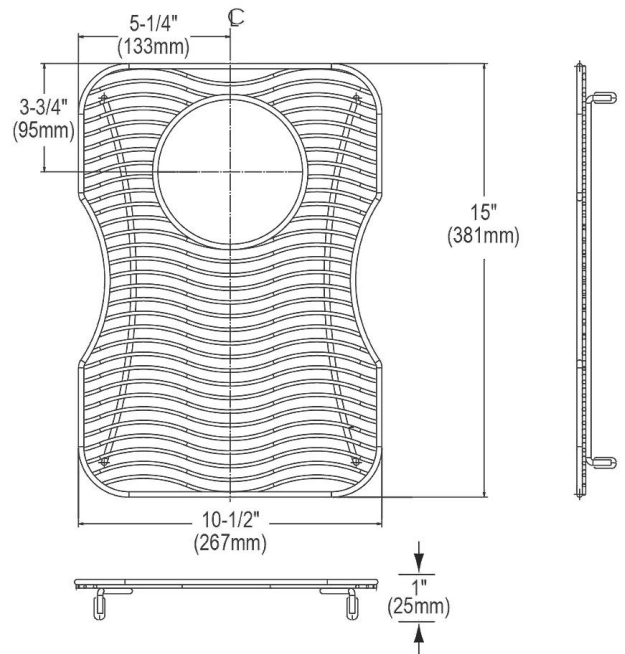

PART: _____ QTY: _____

PROJECT: _____

CONTACT: _____

DATE: _____

NOTES: _____

APPROVAL: _____

In keeping with our policy of continuing product improvement, Elkay reserves the right to change product specifications without notice. Please visit elkay.com for the most current version of Elkay product specification sheets. This specification describes an Elkay product with design, quality, and functional benefits to the user. When making a comparison of other producers' offerings, be certain these features are not overlooked.