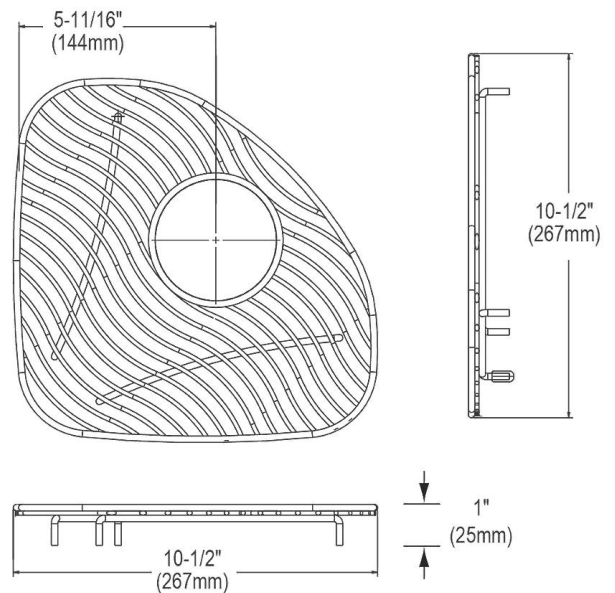

PART: _____ QTY: _____

PROJECT: _____

CONTACT: _____

DATE: _____

NOTES: _____

APPROVAL: _____

In keeping with our policy of continuing product improvement, Elkay reserves the right to change product specifications without notice. Please visit elkay.com for the most current version of Elkay product specification sheets. This specification describes an Elkay product with design, quality, and functional benefits to the user. When making a comparison of other producers' offerings, be certain these features are not overlooked.