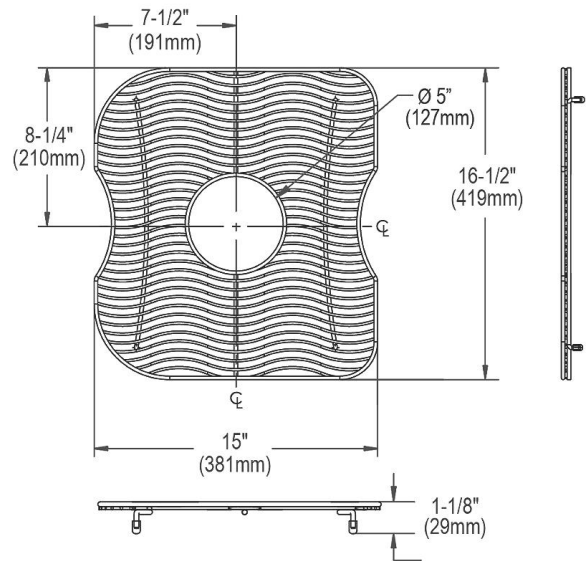

PART: _____ QTY: _____

PROJECT: _____

CONTACT: _____

DATE: _____

NOTES: _____

APPROVAL: _____

In keeping with our policy of continuing product improvement, Elkay reserves the right to change product specifications without notice. Please visit elkay.com for the most current version of Elkay product specification sheets. This specification describes an Elkay product with design, quality, and functional benefits to the user. When making a comparison of other producers' offerings, be certain these features are not overlooked.