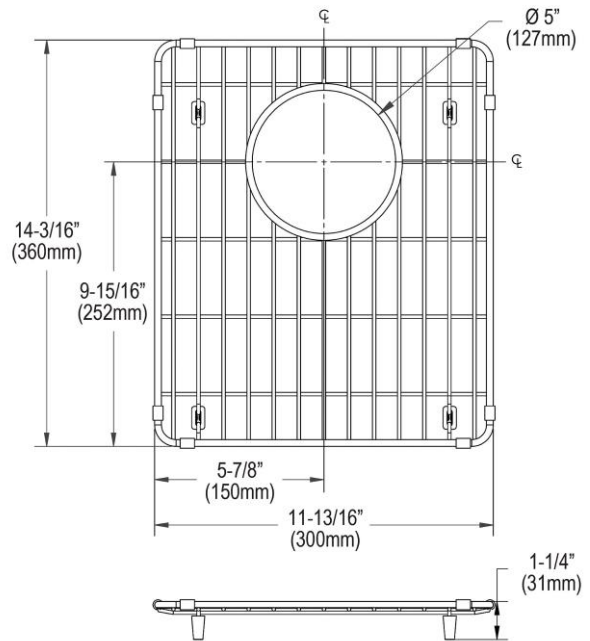

PART: _____ QTY: _____

PROJECT: _____

CONTACT: _____

DATE: _____

NOTES: _____

APPROVAL: _____

In keeping with our policy of continuing product improvement, Elkay reserves the right to change product specifications without notice. Please visit elkay.com for the most current version of Elkay product specification sheets. This specification describes an Elkay product with design, quality, and functional benefits to the user. When making a comparison of other producers' offerings, be certain these features are not overlooked.