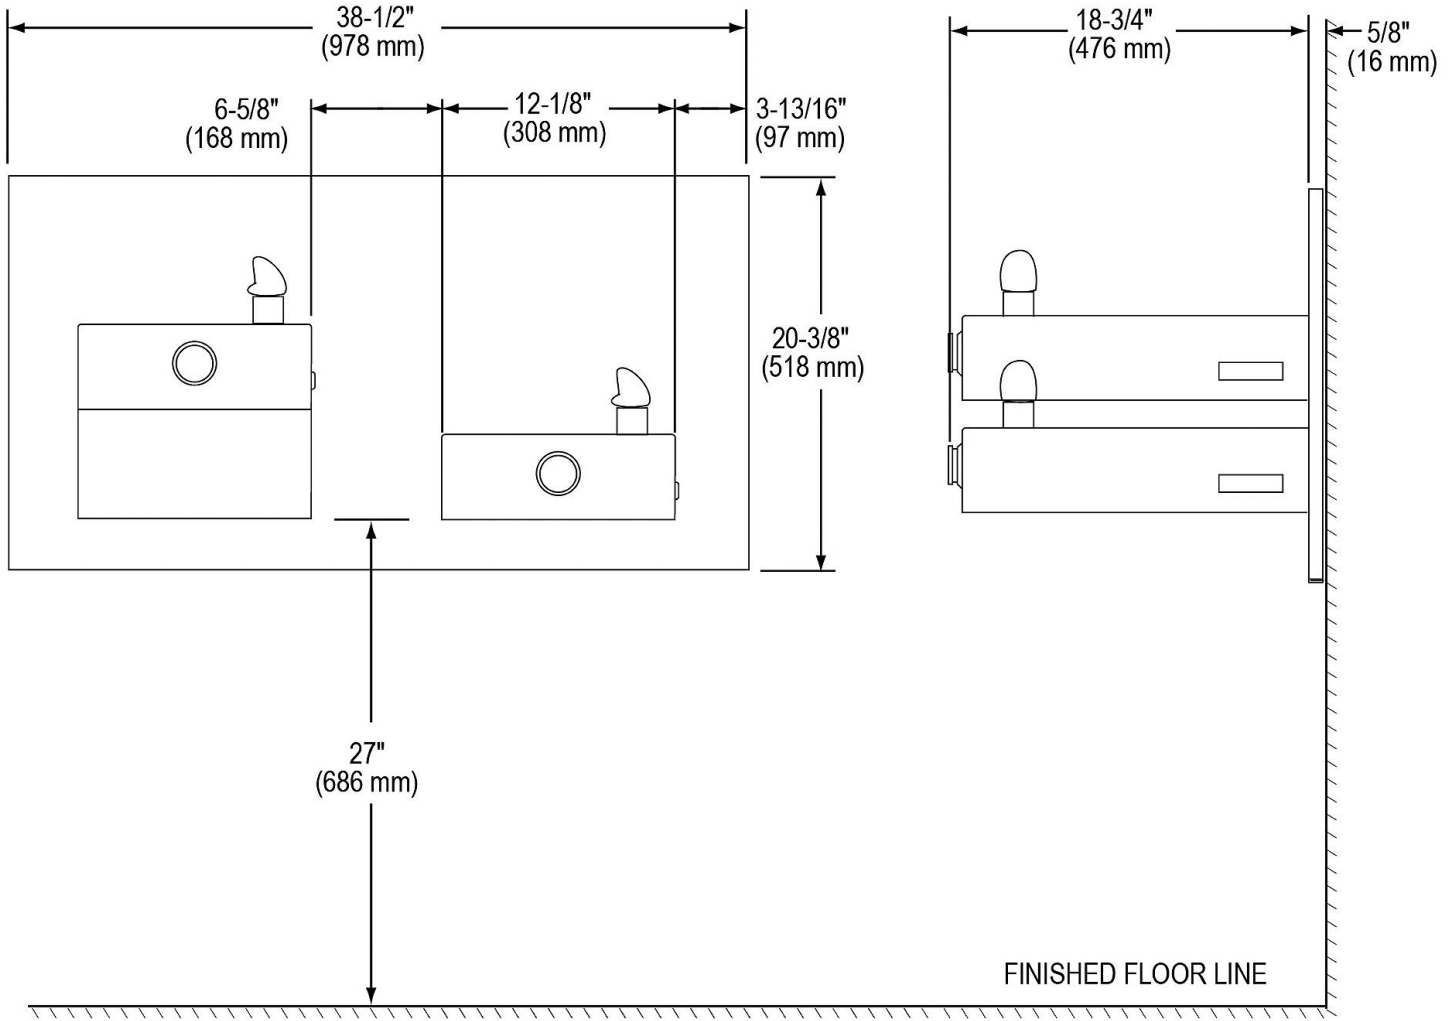

PRODUCT SPECIFICATIONS

Elkay Cane Apron for EHW Stainless Steel. Overall dimensions are 11-7/8" x 17-3/4" x 6-1/8". Made of Stainless Steel.

| | |
|-------------------------|----------------------------|
| Material: | Stainless Steel |
| Finish: | Stainless Steel |
| Dimensions: | 11-7/8" x 17-3/4" x 6-1/8" |
| Shipping Weight: | 15 lbs. |

Special Note: For use with EHW(M) models.

- Cane touch apron designed for use in specific bi-level applications when coolers or bottle fillers are installed on an exposed wall.
- For use with EHW(M) models.

*A.D.A. Compliant (24" [610mm] for Child A.D.A.). Adjust other measurements accordingly

EHWM17C shown with accessory apron LKAPR2 mounted.

In keeping with our policy of continuing product improvement, Elkay reserves the right to change product specifications without notice. Please visit elkay.com for the most current version of Elkay product specification sheets. This specification describes an Elkay product with design, quality, and functional benefits to the user. When making a comparison of other producers' offerings, be certain these features are not overlooked.