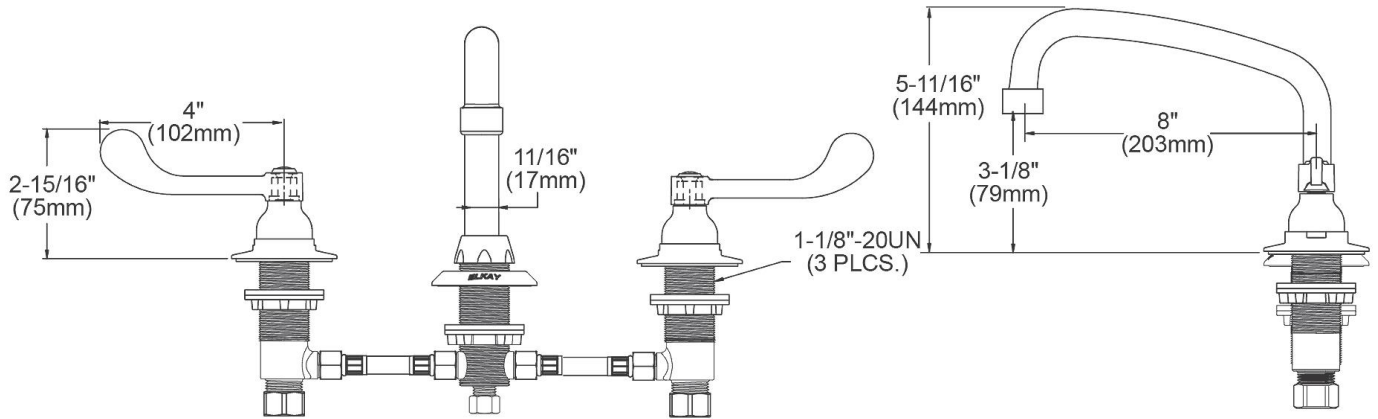

In keeping with our policy of continuing product improvement, Elkay reserves the right to change product specifications without notice. Please visit elkay.com for the most current version of Elkay product specification sheets. This specification describes an Elkay product with design, quality, and functional benefits to the user. When making a comparison of other producers' offerings, be certain these features are not overlooked.