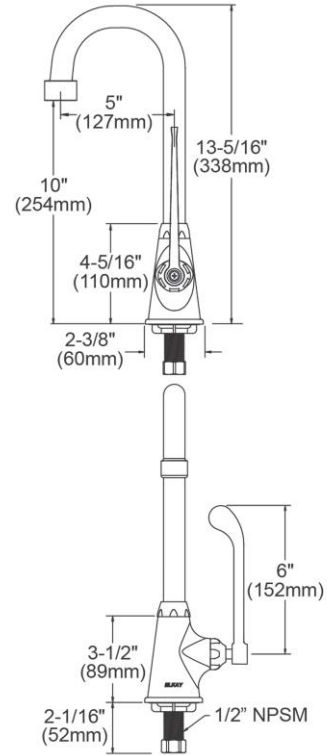

In keeping with our policy of continuing product improvement, Elkay reserves the right to change product specifications without notice. Please visit elkay.com for the most current version of Elkay product specification sheets. This specification describes an Elkay product with design, quality, and functional benefits to the user. When making a comparison of other producers' offerings, be certain these features are not overlooked.