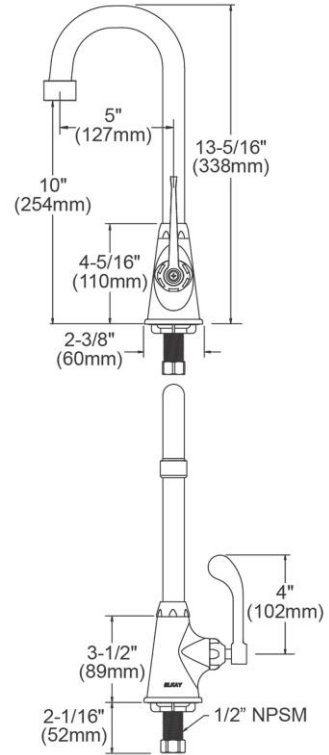

In keeping with our policy of continuing product improvement, Elkay reserves the right to change product specifications without notice. Please visit elkay.com for the most current version of Elkay product specification sheets. This specification describes an Elkay product with design, quality, and functional benefits to the user. When making a comparison of other producers' offerings, be certain these features are not overlooked.