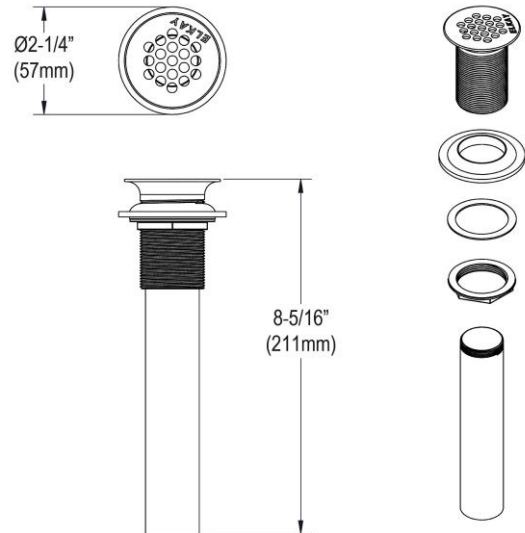

PART: _____ QTY: _____

PROJECT: _____

CONTACT: _____

DATE: _____

NOTES: _____

APPROVAL: _____

In keeping with our policy of continuing product improvement, Elkay reserves the right to change product specifications without notice. Please visit elkay.com for the most current version of Elkay product specification sheets. This specification describes an Elkay product with design, quality, and functional benefits to the user. When making a comparison of other producers' offerings, be certain these features are not overlooked.