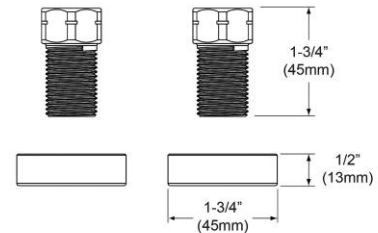

PART: _____ QTY: _____

PROJECT: _____

CONTACT: _____

DATE: _____

NOTES: _____

APPROVAL: _____

In keeping with our policy of continuing product improvement, Elkay reserves the right to change product specifications without notice. Please visit elkay.com for the most current version of Elkay product specification sheets. This specification describes an Elkay product with design, quality, and functional benefits to the user. When making a comparison of other producers' offerings, be certain these features are not overlooked.