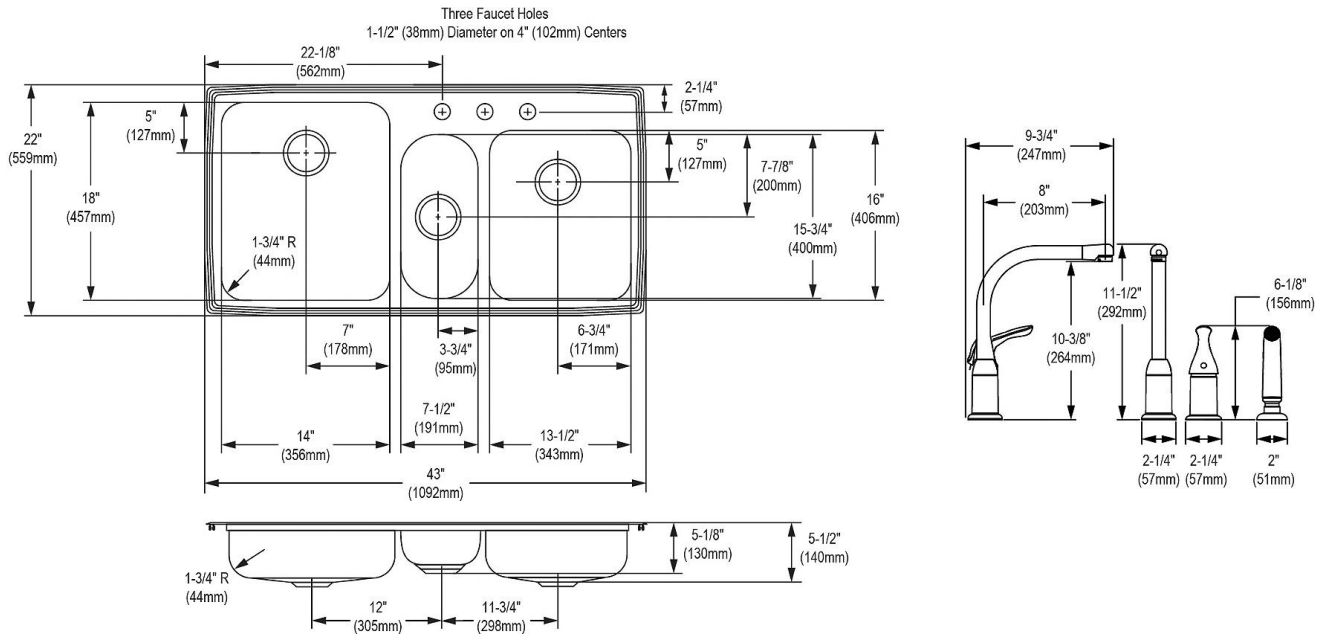

Included Accessories		
LK3001CR	Elkay Everyday Kitchen Deck Mount Faucet with Remote Lever Handle and Side Spray Chrome Spec Sheet (PDF)	

Optional Accessories		
LKWOBG1316SS	Elkay Stainless Steel 12-1/2" x 15" x 1" Bottom Grid Spec Sheet (PDF)	
LKWOBG1418SS	Elkay Stainless Steel 13" x 17" x 1" Bottom Grid Spec Sheet (PDF)	
CB1613	Elkay Hardwood 16-3/4" x 13-1/2" x 1" Cutting Board Spec Sheet (PDF)	
CB1713	Elkay Hardwood 13-1/2" x 17" x 1" Cutting Board Spec Sheet (PDF)	
CB816	Elkay Hardwood 8-1/2" x 16-3/4" x 3/4" Cutting Board Spec Sheet (PDF)	

In keeping with our policy of continuing product improvement, Elkay reserves the right to change product specifications without notice. Please visit elkay.com for the most current version of Elkay product specification sheets. This specification describes an Elkay product with design, quality, and functional benefits to the user. When making a comparison of other producers' offerings, be certain these features are not overlooked.