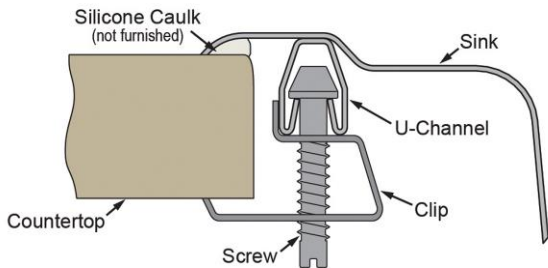

PRODUCT SPECIFICATIONS

Elkay Lustertone® Classic Stainless Steel 43" x 22" x 10" Triple Bowl Drop-in Sink + Faucet Kit. Sink is manufactured from 18 gauge 304 Stainless Steel with a Lustrous Satin finish, Sides and Bottom pads.

Installation Type:	Drop-in, Sink Kits
Material:	304 Stainless Steel
Finish:	Lustrous Satin
Gauge:	18
Sound Deadening:	Sides and Bottom pads
Number of Bowls:	3
Sink Dimensions:	43" x 22" x 10"
Bowl 1 Dimensions:	14" x 18" x 9-7/8"
Bowl 2 Dimensions:	7-1/2" x 15-3/4" x 5"
Bowl 3 Dimensions:	13-1/2" x 16" x 7-7/8"
Drain Size:	3-1/2" (89mm)
Minimum Cabinet Size:	48"
Mounting Hardware:	Part # 64090014 included for countertops up to 3/4" (19mm) thick
Template Included:	No
Cutout Template #:	1000001286

Template is available for download at elkay.com. CAD software will be required to open the template.

Cutout Dimensions for Drop-in Installation:

42-3/8" x 21-3/8" (1076mm x 543mm) with 1-1/2" (38mm) corner radius

Installation Profile:

Included with Product:

LK3001CR faucet

▼ Ships in multiple boxes.

A Century of Tradition and Quality. For more than 100 years, Elkay has been making innovative products and providing exceptional customer care. We take pride in offering plumbing products that make life easier, inspire change and leave the world a better place.

Product Compliance:

Faucet:

ASME A112.19.3/CSA B45.4
ASME A112.18.1/CSA B125.1
CEC
NSF 372 (lead free)
NSF 61

[Clean and Care Manual (PDF)](#)

[Installation Instructions (PDF) - 1000005236](#)

[Installation Instructions (PDF) - LK3001 - INSTALL SHEET](#)

[Warranty (PDF)](#)

PART: _____ QTY: _____

PROJECT: _____

CONTACT: _____

DATE: _____

NOTES: _____

APPROVAL: _____

In keeping with our policy of continuing product improvement, Elkay reserves the right to change product specifications without notice. Please visit elkay.com for the most current version of Elkay product specification sheets. This specification describes an Elkay product with design, quality, and functional benefits to the user. When making a comparison of other producers' offerings, be certain these features are not overlooked.