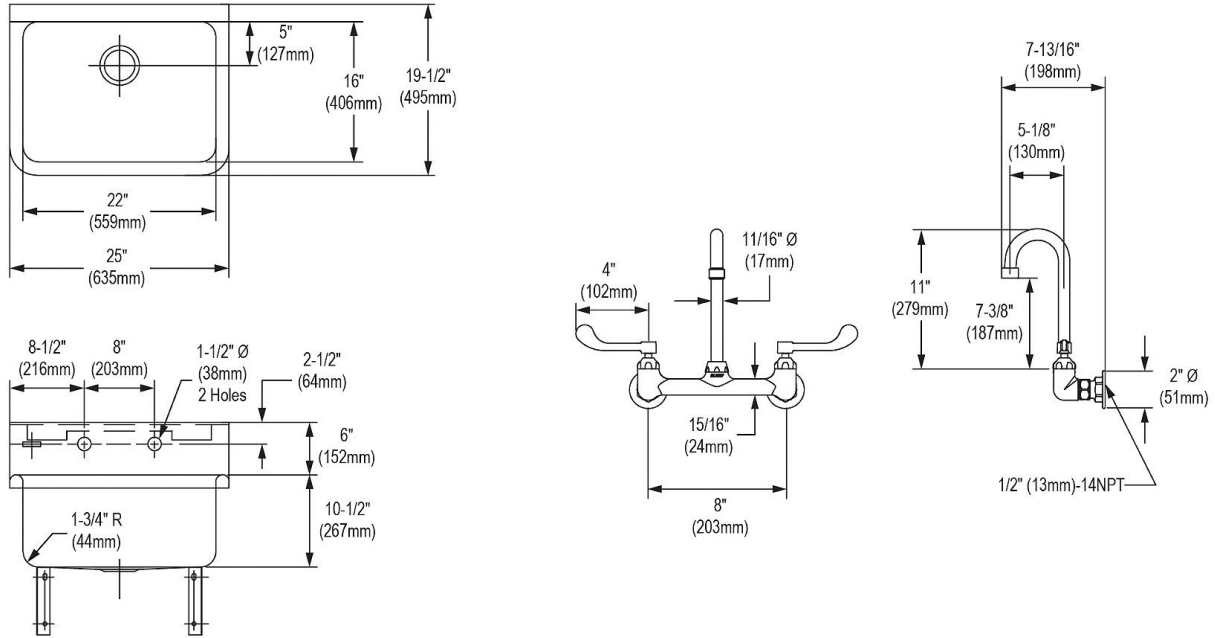

SPECIFICATIONS

Model(s) JS122T-J

In keeping with our policy of continuing product improvement, Just Mfg reserves the right to change product specifications without notice. Please visit justmfg.com for the most current version of Just Mfg product specification sheets. This specification describes a product with design, quality, and functional benefits to the user. When making a comparison of other producers' offerings, be certain these features are not overlooked.