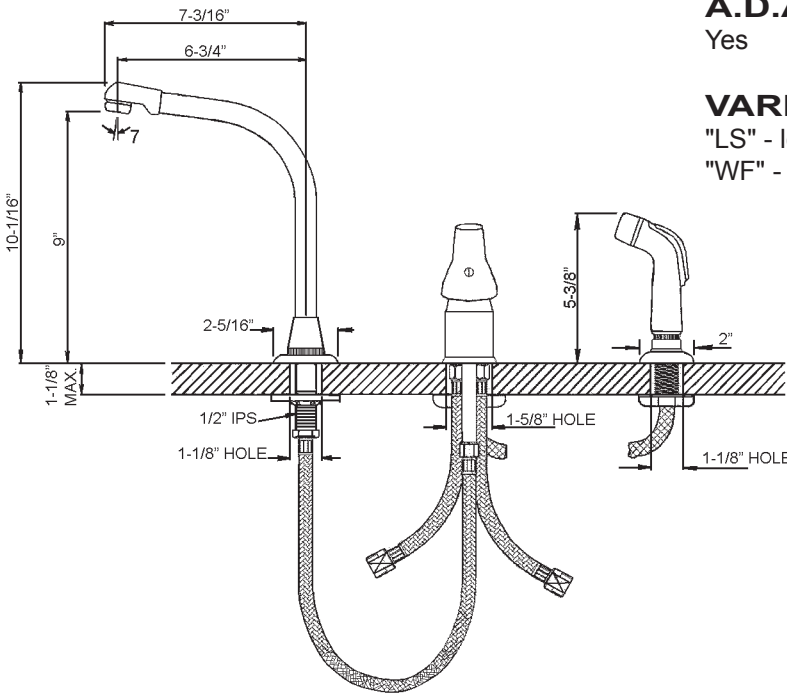

J-995-LS

FAUCET GROUP HI-ARC - SINGLE HANDLE FAUCET

TECHNICAL DATA CONSTRUCTION:

- Deck mount
- Single Handle
- Hi-arc spout
- 1/2" IPS connections
- Stainless steel ball operation
- 6-3/4" Spout reach
- Conforms with ASME 112.18.1M

FINISH

Polished chrome plated

FLOW RATE

2.0 GPM flow restricting aerator

A.D.A. COMPLIANT

Yes

VARIANTS

- "LS" - less spray
- "WF" - with spray

SUBMITTAL DATA

APPROVED FOR MANUFACTURING

MODEL NO.: _____ QTY: _____

JOB NAME: _____

TAG/ITEM: _____

CUSTOMER: _____

SIGNATURE: _____

JUST MFG. COMPANY CONTINUES TO MAKE QUALITY AND FUNCTIONALITY A MARK OF THE JUST PRODUCT LINE. TO DO SO REQUIRES THAT WE RESERVE THE RIGHT TO CHANGE PRODUCT INFORMATION WITHOUT NOTICE. DIMENSIONS MAY VARY AND ARE SUBJECT TO CHANGE WITHOUT NOTICE. NO RESPONSIBILITY IS ASSUMED FOR USE OF SUPERCEDED OR VOIDED DATA. FOR THE MOST CURRENT AND ACCURATE INFORMATION REGARDING THE COMPLETE LINE OF JUST SINKS, FAUCETS AND DRAINS, CLICK ON THE **SPEC LINE DRAWINGS** LINK ON OUR WEB SITE AT www.justmfg.com

JUST MANUFACTURING COMPANY

9233 KING STREET . FRANKLIN PARK . ILLINOIS . 60131-2111

PH: 847-678-5150 . FAX: 847-678-6817 . E-MAIL: custserv@justmfg.com . www.justmfg.com