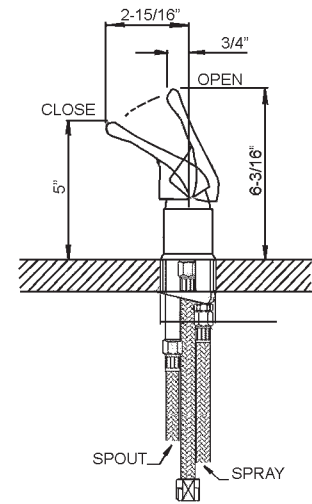

J-995-LS

FAUCET GROUP HI-ARC - SINGLE HANDLE FAUCET

TECHNICAL DATA CONSTRUCTION:

- Deck mount
- Single Handle
- Hi-arc spout
- 1/2" IPS connections
- Stainless steel ball operation
- 6-3/4" Spout reach
- Conforms with ASME 112.18.1M

FINISH

Polished chrome plated

FLOW RATE

2.0 GPM flow restricting aerator

A.D.A. COMPLIANT

Yes

VARIANTS

- "LS" - less spray
- "WF" - with spray

SUBMITTAL DATA

APPROVED FOR MANUFACTURING

MODEL NO.: _____ QTY: _____

JOB NAME: _____

TAG/ITEM: _____

CUSTOMER: _____

SIGNATURE: _____

JUST MFG. COMPANY CONTINUES TO MAKE QUALITY AND FUNCTIONALITY A MARK OF THE JUST PRODUCT LINE. TO DO SO REQUIRES THAT WE RESERVE THE RIGHT TO CHANGE PRODUCT INFORMATION WITHOUT NOTICE. DIMENSIONS MAY VARY AND ARE SUBJECT TO CHANGE WITHOUT NOTICE. NO RESPONSIBILITY IS ASSUMED FOR USE OF SUPERCEDED OR VOIDED DATA. FOR THE MOST CURRENT AND ACCURATE INFORMATION REGARDING THE COMPLETE LINE OF JUST SINKS, FAUCETS AND DRAINS, CLICK ON THE **SPEC LINE DRAWINGS** LINK ON OUR WEB SITE AT www.justmfg.com

JUST MANUFACTURING COMPANY

9233 KING STREET . FRANKLIN PARK . ILLINOIS . 60131-2111

PH: 847-678-5150 . FAX: 847-678-6817 . E-MAIL: custserv@justmfg.com . www.justmfg.com