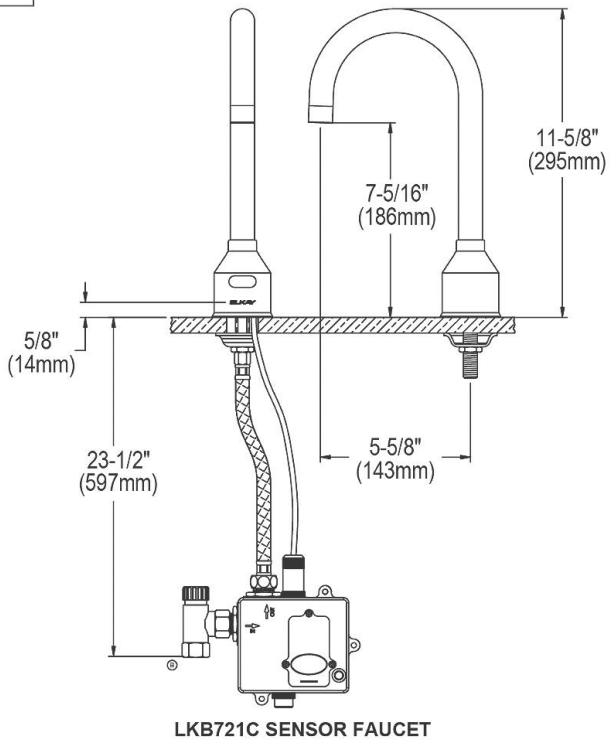

FIG. 1

TRIPLE STATION ROUGH-IN