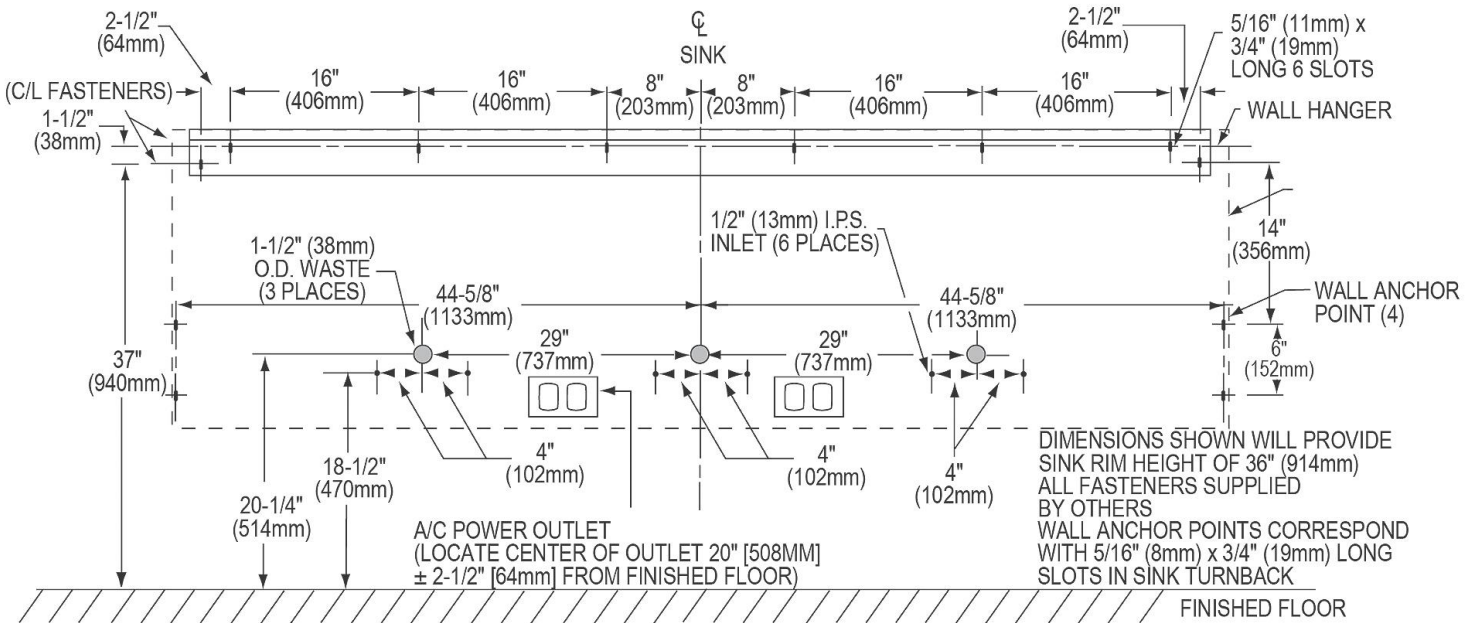

FIG. 1

TRIPLE STATION ROUGH-IN

In keeping with our policy of continuing product improvement, Just Mfg reserves the right to change product specifications without notice. Please visit justmfg.com for the most current version of Just Mfg product specification sheets. This specification describes a product with design, quality, and functional benefits to the user. When making a comparison of other producers' offerings, be certain these features are not overlooked.