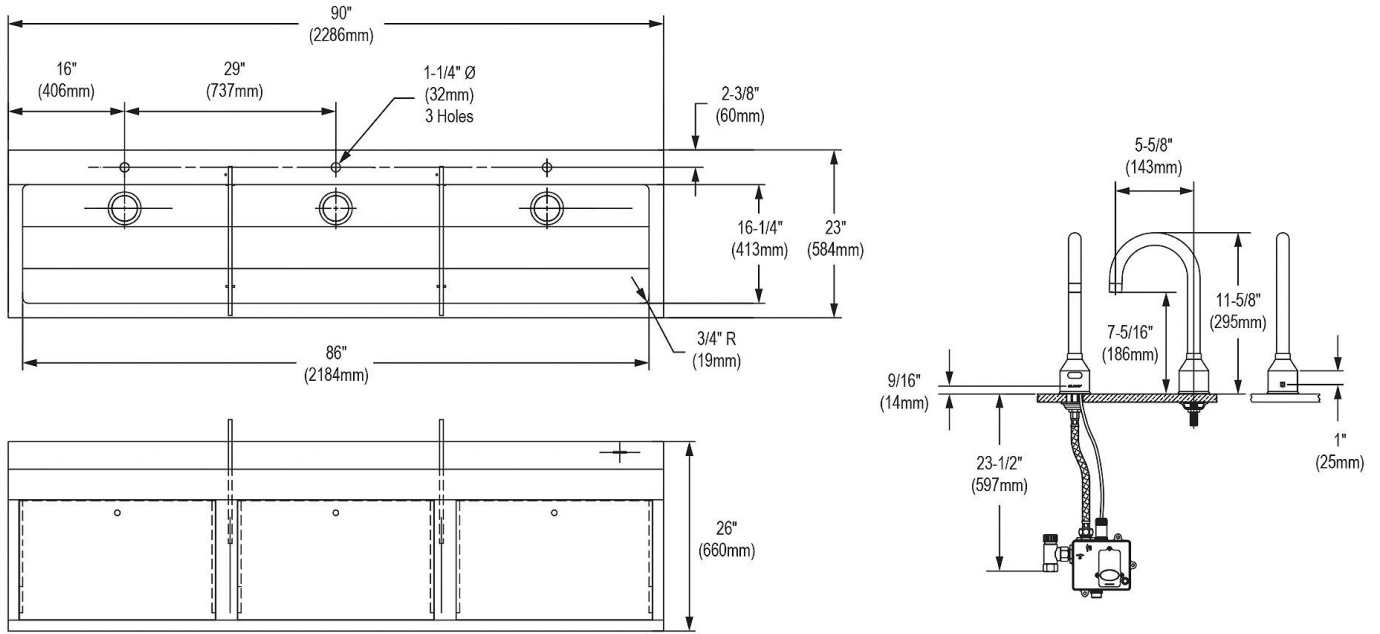

SPECIFICATIONS

Model(s) J7703S-J

In keeping with our policy of continuing product improvement, Just Mfg reserves the right to change product specifications without notice. Please visit justmfg.com for the most current version of Just Mfg product specification sheets. This specification describes a product with design, quality, and functional benefits to the user. When making a comparison of other producers' offerings, be certain these features are not overlooked.