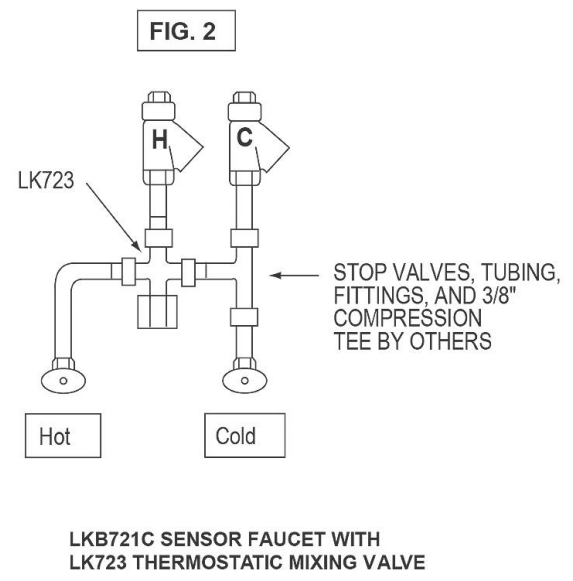

TRIPLE STATION ROUGH-IN

In keeping with our policy of continuing product improvement, Just Mfg reserves the right to change product specifications without notice. Please visit justmfg.com for the most current version of Just Mfg product specification sheets. This specification describes a product with design, quality, and functional benefits to the user. When making a comparison of other producers' offerings, be certain these features are not overlooked.