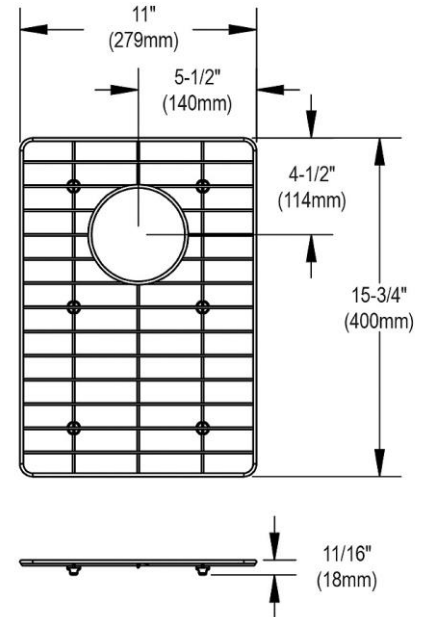

A Century of Tradition and Quality.

For more than 100 years, Elkay has been making innovative products and providing exceptional customer care. We take pride in offering plumbing products that make life easier, inspire change and leave the world a better place.

[Clean and Care Manual (PDF)](#)

[Clean and Care Manual (PDF)](#)

[Warranty (PDF)](#)