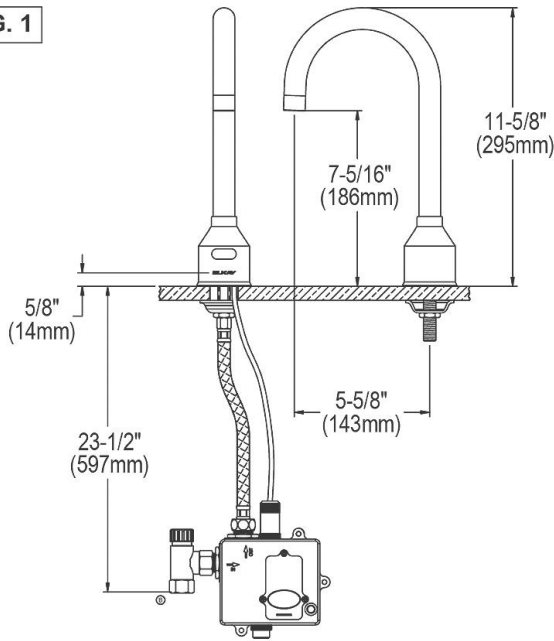

LKB721C SENSOR FAUCET