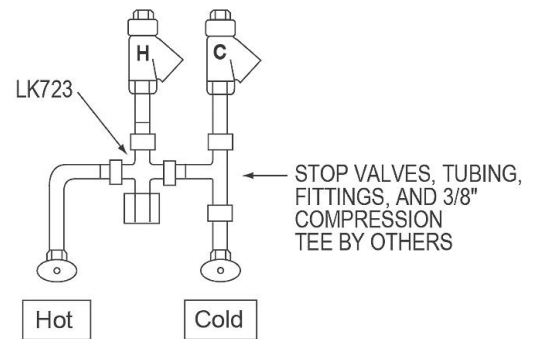

FIG. 1

LKB721C SENSOR FAUCET

SINGLE STATION ROUGH-IN

FIG. 2

LKB721C SENSOR FAUCET WITH LK723 THERMOSTATIC MIXING VALVE

In keeping with our policy of continuing product improvement, Elkay reserves the right to change product specifications without notice. Please visit elkay.com for the most current version of Elkay product specification sheets. This specification describes an Elkay product with design, quality, and functional benefits to the user. When making a comparison of other producers' offerings, be certain these features are not overlooked.