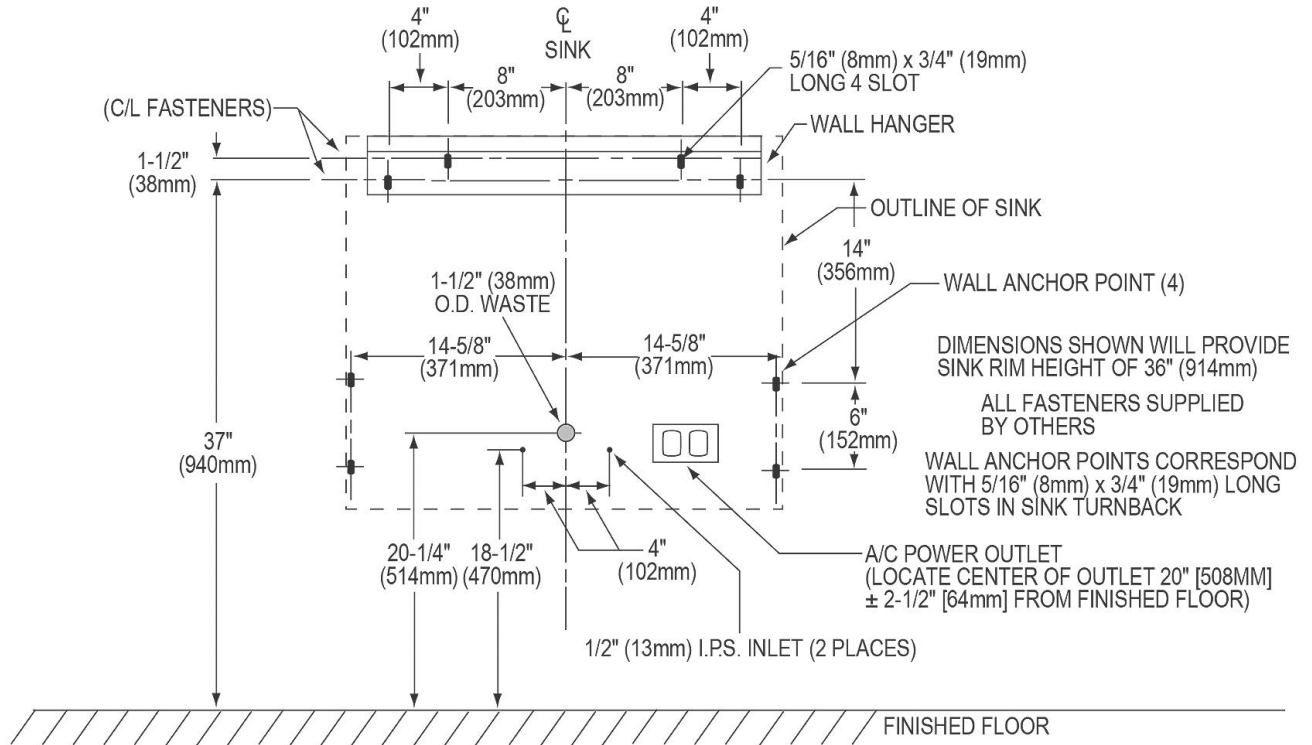

FIG. 1

SINGLE STATION ROUGH-IN

In keeping with our policy of continuing product improvement, Elkay reserves the right to change product specifications without notice. Please visit elkay.com for the most current version of Elkay product specification sheets. This specification describes an Elkay product with design, quality, and functional benefits to the user. When making a comparison of other producers' offerings, be certain these features are not overlooked.