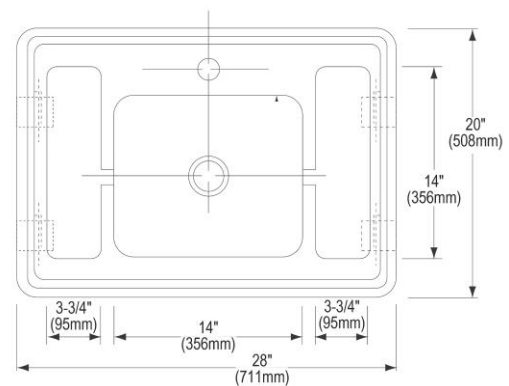

PART: _____ QTY: _____
PROJECT: _____
CONTACT: _____
DATE: _____
NOTES: _____
APPROVAL: _____

In keeping with our policy of continuing product improvement, Elkay reserves the right to change product specifications without notice. Please visit elkay.com for the most current version of Elkay product specification sheets. This specification describes an Elkay product with design, quality, and functional benefits to the user. When making a comparison of other producers' offerings, be certain these features are not overlooked.