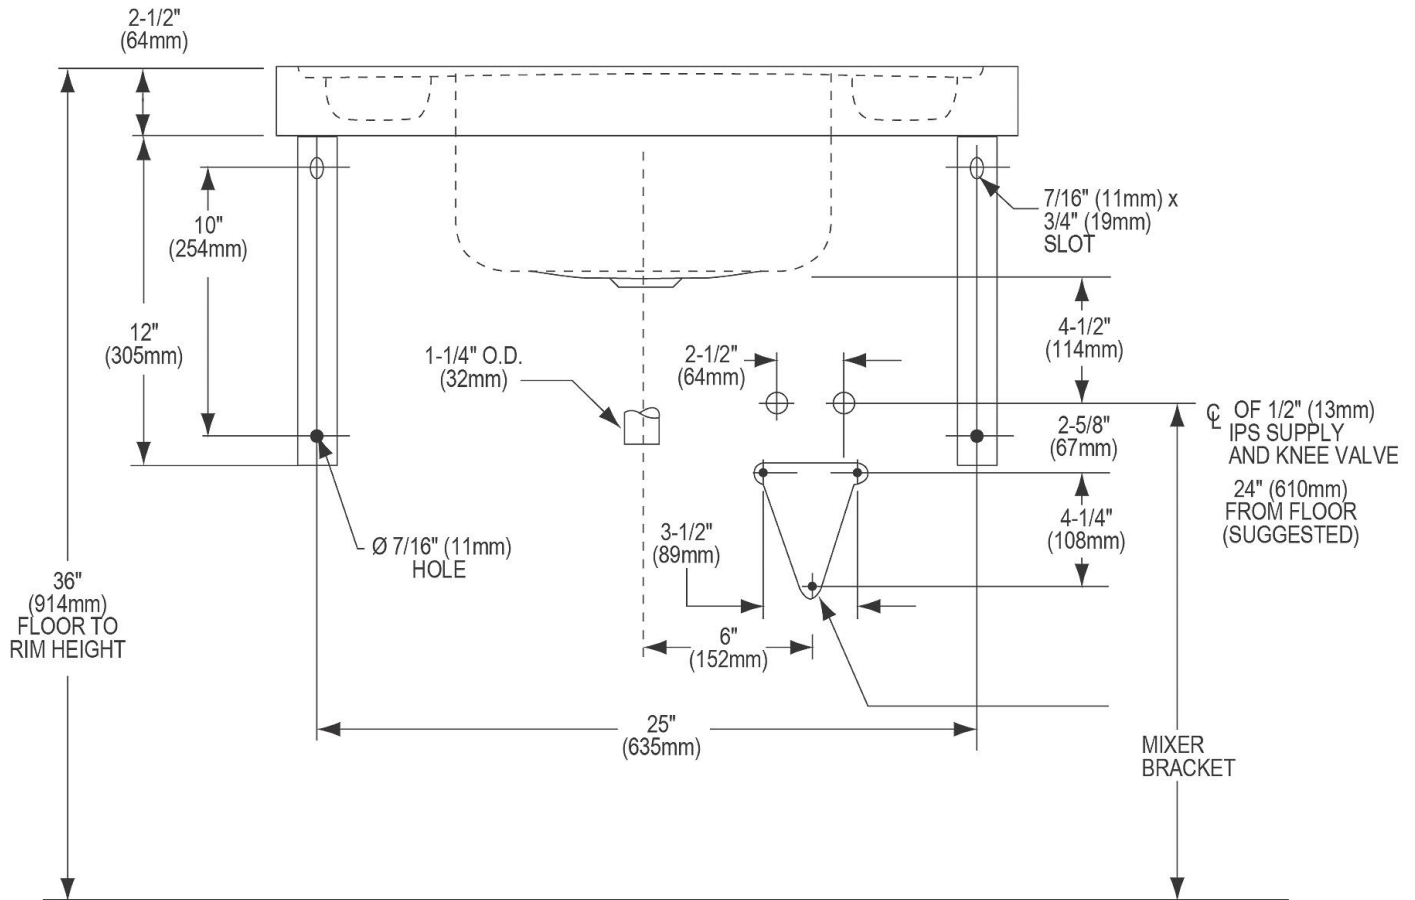

In keeping with our policy of continuing product improvement, Elkay reserves the right to change product specifications without notice. Please visit elkay.com for the most current version of Elkay product specification sheets. This specification describes an Elkay product with design, quality, and functional benefits to the user. When making a comparison of other producers' offerings, be certain these features are not overlooked.