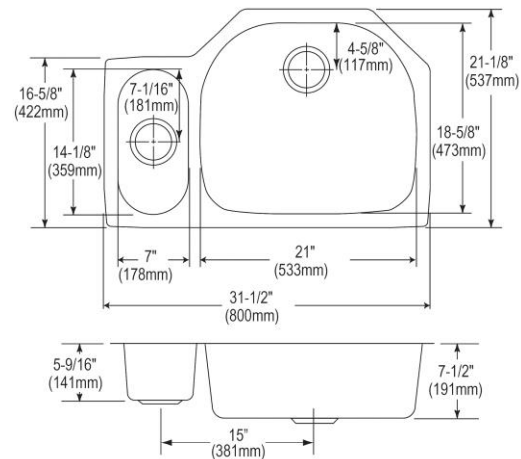

PART: _____ QTY: _____

PROJECT: _____

CONTACT: _____

DATE: _____

NOTES: _____

APPROVAL: _____

In keeping with our policy of continuing product improvement, Elkay reserves the right to change product specifications without notice. Please visit [elkay.com](#) for the most current version of Elkay product specification sheets. This specification describes an Elkay product with design, quality, and functional benefits to the user. When making a comparison of other producers' offerings, be certain these features are not overlooked.