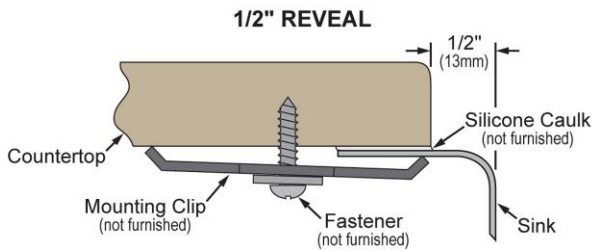

**PRODUCT SPECIFICATIONS**

Elkay Lustertone® Classic Stainless Steel 31-1/2" x 21-1/8" x 7-1/2"  
30/70 Offset Double Bowl Undermount Sink. Sink is manufactured from  
18 gauge 304 Stainless Steel with a Lustrous Satin finish, Sides and  
Bottom pads.

<b>Installation Type:</b>	Undermount
<b>Material:</b>	304 Stainless Steel
<b>Finish:</b>	Lustrous Satin
<b>Gauge:</b>	18
<b>Sound Deadening:</b>	Sides and Bottom pads
<b>Number of Bowls:</b>	2
<b>Sink Dimensions:</b>	31-1/2" x 21-1/8" x 7-1/2"
<b>Bowl 1 Dimensions:</b>	7" x 14-1/8" x 5-9/16"
<b>Bowl 2 Dimensions:</b>	21" x 18-5/8" x 7-1/2"
<b>Drain Size:</b>	3-1/2" (89mm)
<b>Minimum Cabinet Size:</b>	36"
<b>Mounting Hardware:</b>	Undermount brackets sold separately
<b>Template Included:</b>	Yes
<b>Cutout Template #:</b>	<a href="#">1000001390</a>

**Product Compliance:** ASME A112.19.3/CSA B45.4

**Installation Profile:**

Designed to affix to the underside of any solid surface countertop.

Sinks are listed by IAPMO® as meeting the applicable requirements of the Uniform Plumbing Code®, International Plumbing Code®, and National Plumbing Code of Canada.