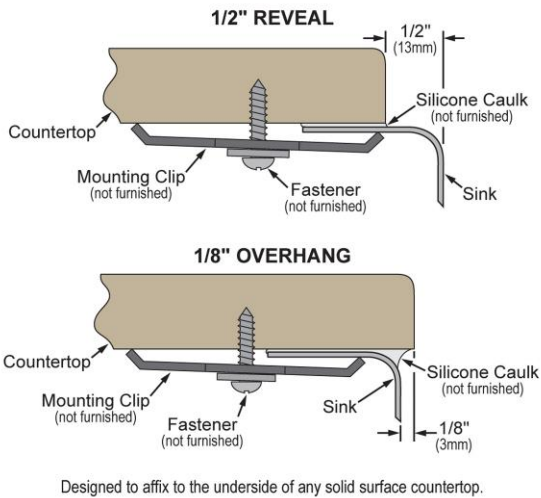

Installation Profile: