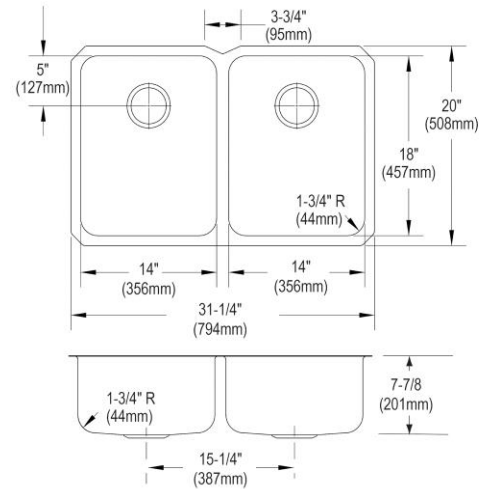

Sinks are listed by IAPMO® as meeting the applicable requirements of the Uniform Plumbing Code®, International Plumbing Code®, and National Plumbing Code of Canada.

[Clean and Care Manual (PDF)](#)
[Installation Instructions (PDF) - 1000005239](#)
[Warranty (PDF)](#)

Similar models are available with: Perfect Drain, extra deep bowls