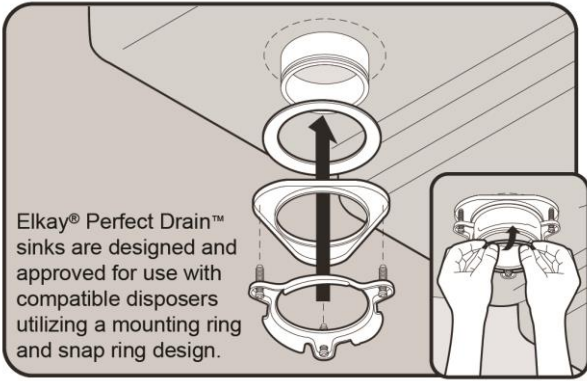

Included Accessories		
LKPD1	Elkay Perfect Drain Fitting Type 304 Stainless Steel Body and Strainer Spec Sheet (PDF)	
Optional Accessories		
LKWOBG1316SS	Elkay Stainless Steel 12-1/2" x 15" x 1" Bottom Grid Spec Sheet (PDF)	
LKWOBG1418SS	Elkay Stainless Steel 13" x 17" x 1" Bottom Grid Spec Sheet (PDF)	
CB1613*	Spec Sheet (PDF)	
CB1713*	Spec Sheet (PDF)	
CBS1316*	Spec Sheet (PDF)	
CBS1418*	Spec Sheet (PDF)	

In keeping with our policy of continuing product improvement, Elkay reserves the right to change product specifications without notice. Please visit elkay.com for the most current version of Elkay product specification sheets. This specification describes an Elkay product with design, quality, and functional benefits to the user. When making a comparison of other producers' offerings, be certain these features are not overlooked.