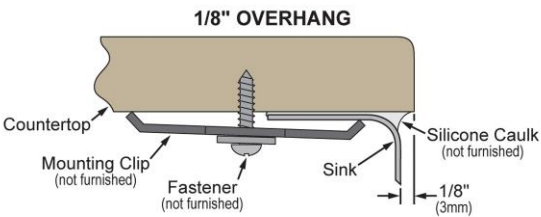

PRODUCT SPECIFICATIONS

Elkay Lustertone® Classic Stainless Steel, 31-1/4" x 20-1/2" x 9-7/8" Double Bowl Undermount Sink w/ Perfect Drain®. Sink is manufactured from 18 gauge 304 Stainless Steel with a Lustrous Satin finish, Rear Center drain placement, and Sides and Bottom pads.

| | |
|------------------------------|-------------------------------------|
| Installation Type: | Undermount |
| Material: | 304 Stainless Steel |
| Special Features: | Perfect Drain |
| Finish: | Lustrous Satin |
| Gauge: | 18 |
| Sound Deadening: | Sides and Bottom pads |
| Number of Bowls: | 2 |
| Sink Dimensions: | 31-1/4" x 20-1/2" x 11-3/8" |
| Bowl 1 Dimensions: | 13-1/2" x 16" x 7-7/8" |
| Bowl 2 Dimensions: | 14" x 18" x 9-7/8" |
| Drain Size: | 3-3/8" (86mm) |
| Drain Location: | Rear Center |
| Minimum Cabinet Size: | 36" |
| Mounting Hardware: | Undermount brackets sold separately |
| Template Included: | Yes |
| Cutout Template #: | 1000001388 |

Template is available for download at [elkay.com](#). CAD software will be required to open the template.

Perfect Drain: Seamlessly welded stainless steel collar eliminates the gap between a traditional drain and the sink for a more sanitary and gap free installation. Select garbage disposers can be installed on either sink bowl for user convenience. Please see our Garbage Disposer Compatibility Guide.

Installation Profile:

Designed to affix to the underside of any solid surface countertop.

PART: _____ QTY: _____

PROJECT: _____

CONTACT: _____

DATE: _____

NOTES: _____

APPROVAL: _____