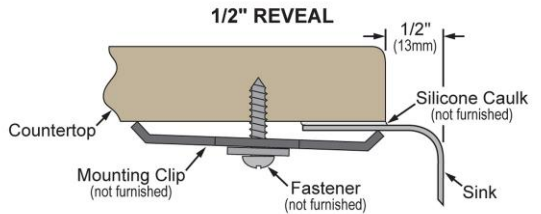

PRODUCT SPECIFICATIONS

Elkay Lustertone® Classic Stainless Steel, 31-1/4" x 20-1/2" x 9-7/8" Double Bowl Undermount Sink w/ Perfect Drain®. Sink is manufactured from 18 gauge 304 Stainless Steel with a Lustrous Satin finish, Rear Center drain placement, and Sides and Bottom pads.

| | |
|------------------------------|-------------------------------------|
| Installation Type: | Undermount |
| Material: | 304 Stainless Steel |
| Special Features: | Perfect Drain |
| Finish: | Lustrous Satin |
| Gauge: | 18 |
| Sound Deadening: | Sides and Bottom pads |
| Number of Bowls: | 2 |
| Sink Dimensions: | 31-1/4" x 20-1/2" x 11-3/8" |
| Bowl 1 Dimensions: | 13-1/2" x 16" x 7-7/8" |
| Bowl 2 Dimensions: | 14" x 18" x 9-7/8" |
| Drain Size: | 3-3/8" (86mm) |
| Drain Location: | Rear Center |
| Minimum Cabinet Size: | 36" |
| Mounting Hardware: | Undermount brackets sold separately |
| Template Included: | Yes |
| Cutout Template #: | 1000001388 |

Template is available for download at [elkay.com](#). CAD software will be required to open the template.

Perfect Drain: Seamlessly welded stainless steel collar eliminates the gap between a traditional drain and the sink for a more sanitary and gap free installation. Select garbage disposers can be installed on either sink bowl for user convenience. Please see our Garbage Disposer Compatibility Guide.

Installation Profile:

Designed to affix to the underside of any solid surface countertop.

PART: _____ QTY: _____

PROJECT: _____

CONTACT: _____

DATE: _____

NOTES: _____

APPROVAL: _____