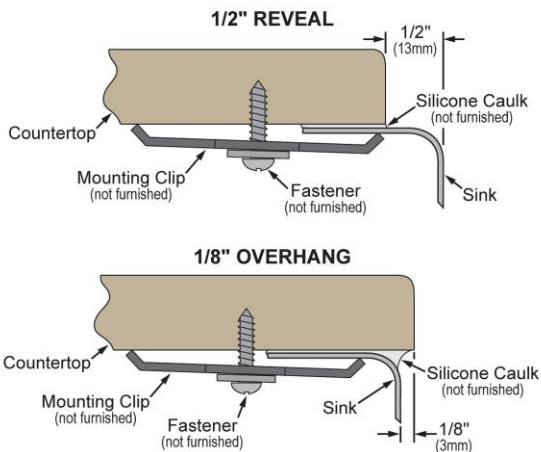

Installation Type:	Sink Kits, Undermount
Material:	304 Stainless Steel
Finish:	Lustrous Satin
Gauge:	18
Sound Deadening:	Sides and Bottom pads
Number of Bowls:	1
Sink Dimensions:	23-5/8" x 21-1/4" x 7-1/2"
Bowl 1 Dimensions:	21" x 18-5/8" x 7-1/2"
Drain Size:	3-1/2" (89mm)
Drain Location:	Rear Center
Minimum Cabinet Size:	27"
Mounting Hardware:	Undermount brackets sold separately
Template Included:	Yes
Cutout Template #:	100000588

Template is available for download at [elkay.com](#). CAD software will be required to open the template.

Included with Product: LKWOBG2118SS bottom grid, LK99 drain

A Century of Tradition and Quality. For more than 100 years, Elkay has been making innovative products and providing exceptional customer care. We take pride in offering plumbing products that make life easier, inspire change and leave the world a better place.

Similar models are available with: extra deep bowls

Installation Profile:

Designed to affix to the underside of any solid surface countertop.

PART: _____ QTY: _____

PROJECT: _____

CONTACT: _____

DATE: _____