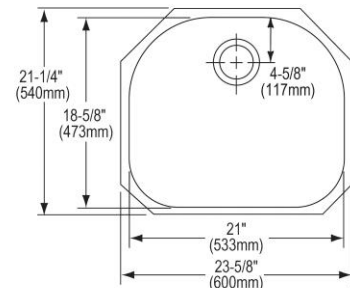

Installation Type:	Sink Kits, Undermount
Material:	304 Stainless Steel
Finish:	Lustrous Satin
Gauge:	18
Sound Deadening:	Sides and Bottom pads
Number of Bowls:	1
Sink Dimensions:	23-5/8" x 21-1/4" x 7-1/2"
Bowl 1 Dimensions:	21" x 18-5/8" x 7-1/2"
Drain Size:	3-1/2" (89mm)
Drain Location:	Rear Center
Minimum Cabinet Size:	27"
Mounting Hardware:	Undermount brackets sold separately
Template Included:	Yes
Cutout Template #:	100000588

Similar models are available with: extra deep bowls

Installation Profile:

Designed to affix to the underside of any solid surface countertop.

PART: _____ QTY: _____

PROJECT: _____

CONTACT: _____

DATE: _____