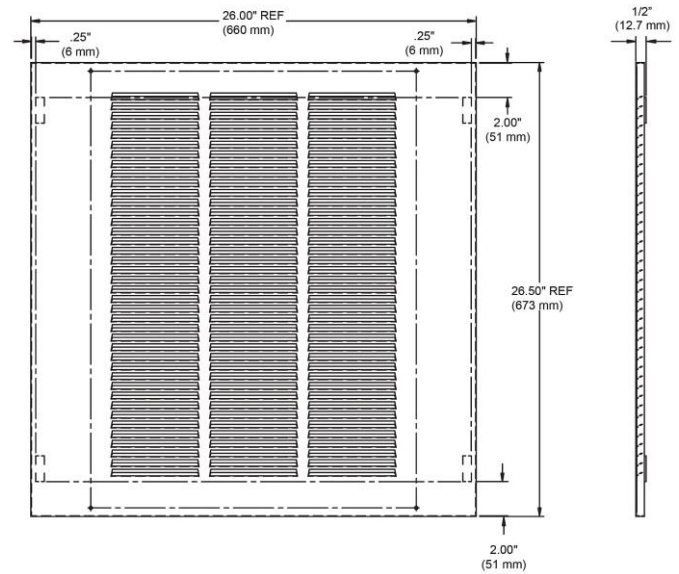

PART: _____ QTY: _____

PROJECT: _____

CONTACT: _____

DATE: _____

NOTES: _____

APPROVAL: _____

In keeping with our policy of continuing product improvement, Elkay reserves the right to change product specifications without notice. Please visit elkay.com for the most current version of Elkay product specification sheets. This specification describes an Elkay product with design, quality, and functional benefits to the user. When making a comparison of other producers' offerings, be certain these features are not overlooked.