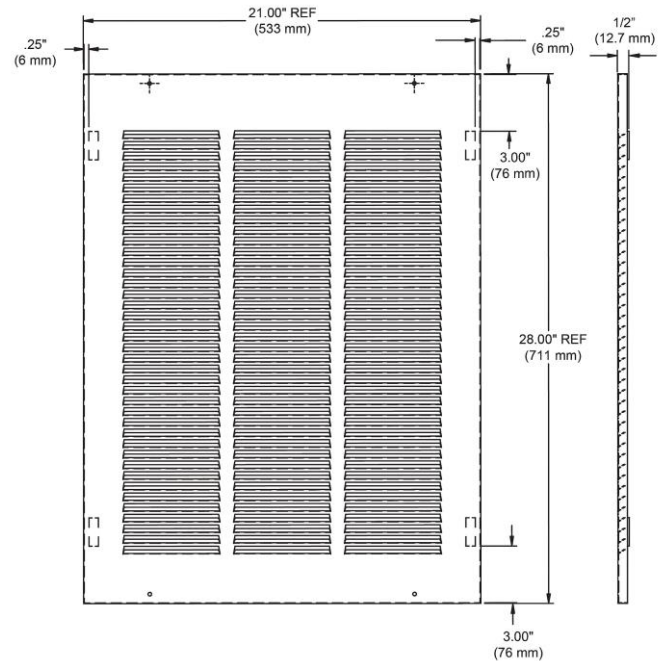

PART: _____ QTY: _____

PROJECT: _____

CONTACT: _____

DATE: _____

NOTES: _____

APPROVAL: _____

In keeping with our policy of continuing product improvement, Elkay reserves the right to change product specifications without notice. Please visit elkay.com for the most current version of Elkay product specification sheets. This specification describes an Elkay product with design, quality, and functional benefits to the user. When making a comparison of other producers' offerings, be certain these features are not overlooked.