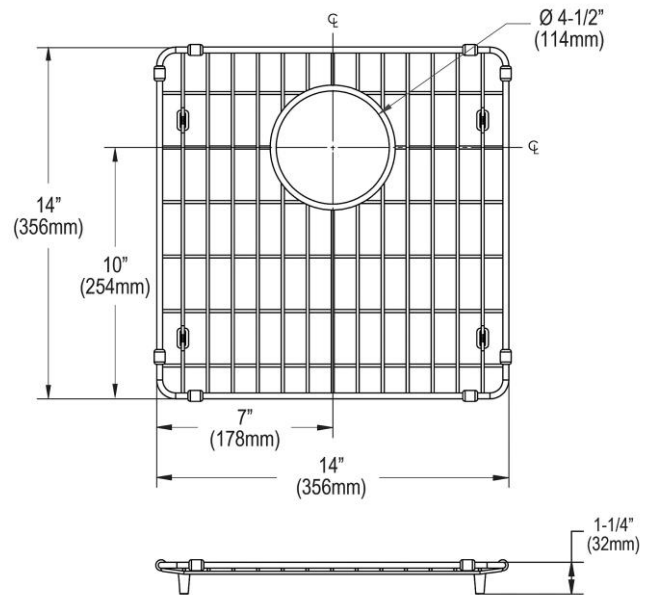

PART: _____ QTY: _____

PROJECT: _____

CONTACT: _____

DATE: _____

NOTES: _____

APPROVAL: _____

In keeping with our policy of continuing product improvement, Elkay reserves the right to change product specifications without notice. Please visit elkay.com for the most current version of Elkay product specification sheets. This specification describes an Elkay product with design, quality, and functional benefits to the user. When making a comparison of other producers' offerings, be certain these features are not overlooked.