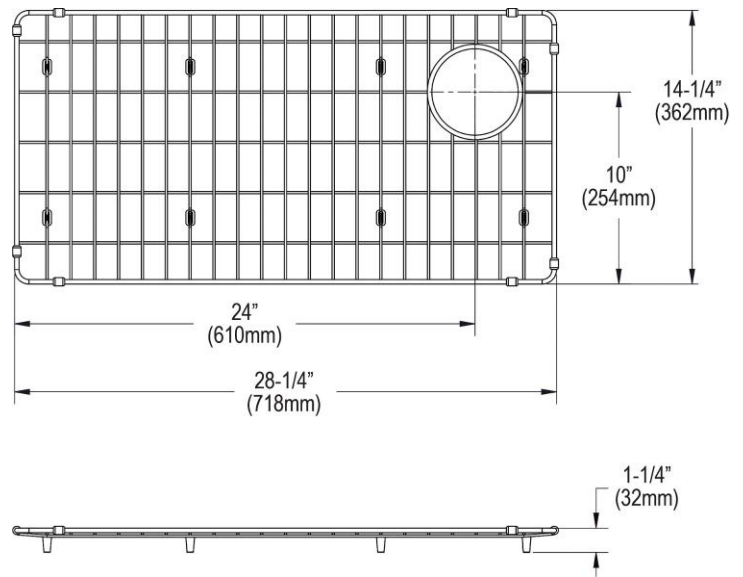

A Century of Tradition and Quality.

For more than 100 years, Elkay has been making innovative products and providing exceptional customer care. We take pride in offering plumbing products that make life easier, inspire change and leave the world a better place.

[Clean and Care Manual (PDF)](#)

[Clean and Care Manual (PDF)](#)

[Warranty (PDF)](#)