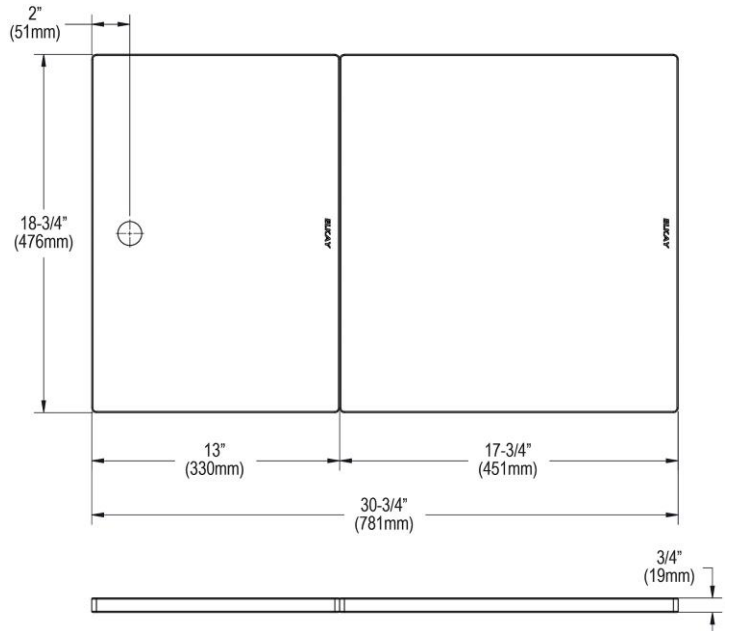

A Century of Tradition and Quality. For more than 100 years, Elkay has been making innovative products and providing exceptional customer care. We take pride in offering plumbing products that make life easier, inspire change and leave the world a better place.

[Clean and Care Manual (PDF)](#)
[Clean and Care Manual (PDF)](#)
[Warranty (PDF)](#)