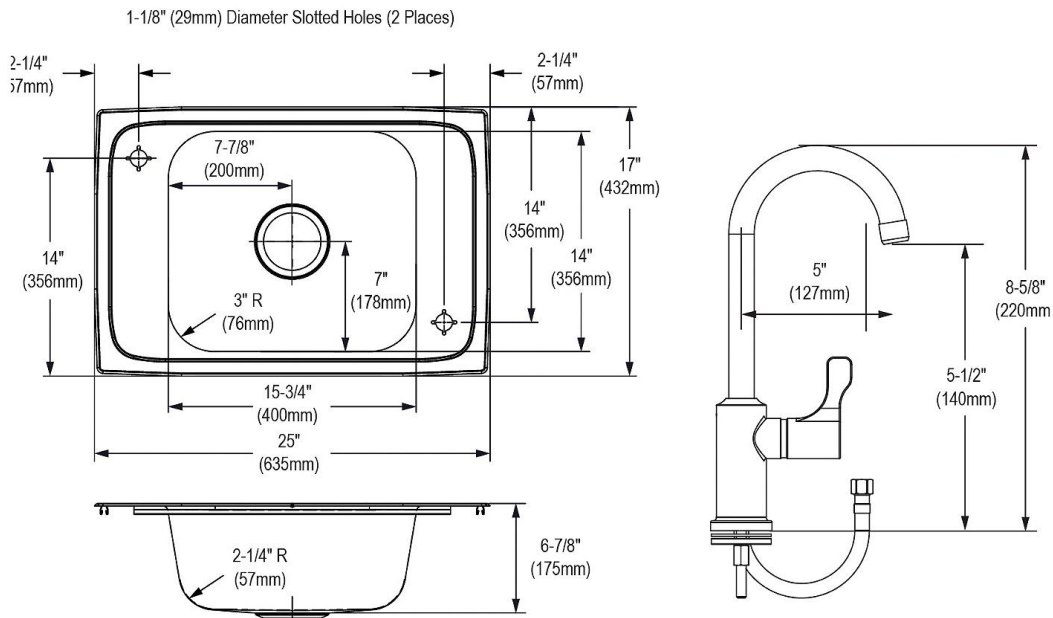

Included Accessories		
LKVR1141A	Elkay Vandal Resistant Classroom Bubbler Spec Sheet (PDF)	
LKVR18	Elkay® 3-1/2" Drain Nickel Plated Brass Body Vandal-resistant Strainer and Tailpiece Spec Sheet (PDF)	
LKDVR208513LC	Elkay® Single Hole 12-1/2" Vandal Resistant Deck Mount Faucet with Gooseneck Spout Lever Handle on Left Side Chrome Spec Sheet (PDF)	

Optional Accessories		
LKSM17	Spec Sheet (PDF)	NO IMAGE AVAILABLE

In keeping with our policy of continuing product improvement, Elkay reserves the right to change product specifications without notice. Please visit elkay.com for the most current version of Elkay product specification sheets. This specification describes an Elkay product with design, quality, and functional benefits to the user. When making a comparison of other producers' offerings, be certain these features are not overlooked.