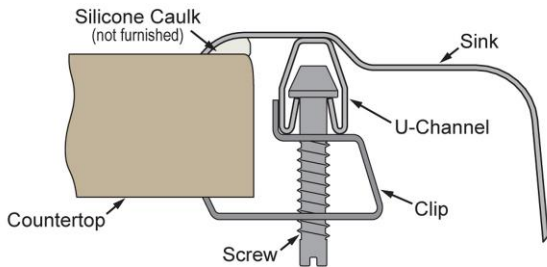

PRODUCT SPECIFICATIONS

Elkay Celebrity® Stainless Steel 25" x 17" x 6-7/8" 2-Hole Single Bowl Drop-in Classroom Sink and Faucet / Vandal-resistant Bubbler Kit. Sink is manufactured from 20 gauge 304 Stainless Steel with a Brushed Satin finish, Center drain placement, and Bottom only pads.

Installation Type:	Drop-in, Sink Kits
Material:	304 Stainless Steel
Finish:	Brushed Satin
Gauge:	20
Sound Deadening:	Bottom only pads
Number of Bowls:	1
Sink Dimensions:	25" x 17" x 6-7/8"
Bowl 1 Dimensions:	15-3/4" x 14" x 6-3/4"
Drain Size:	3-1/2" (89mm)
Drain Location:	Center
Minimum Cabinet Size:	30"
Mounting Hardware:	Part # 64090012 included for countertops up to 3/4" (19mm) thick
Template Included:	No
Cutout Template #:	1000001246

Template is available for download at [elkay.com](#). CAD software will be required to open the template.

Cutout Dimensions for Drop-in Installation:

24-3/8" x 16-3/8" (619mm x 416mm) with 1-1/2" (38mm) corner radius

Installation Profile:

Included with Product: LKD20858LC faucet, LKVR18 drain, LKVR1141A bubblers

A Century of Tradition and Quality. For more than 100 years, Elkay has been making innovative products and providing exceptional customer care. We take pride in offering plumbing products that make life easier, inspire change and leave the world a better place.

Product Compliance: ASME A112.19.3/CSA B45.4
Faucet: ASME A112.18.1/CSA B125.1
CEC
NSF 372 (lead free)
NSF 61 (Q≤1)
Accessory: ASME A112.18.2/CSA B125.2

[Clean and Care Manual (PDF)](#)
[Installation Instructions (PDF) - 74180147](#)
[Limited Lifetime Warranty (PDF)](#)

PART: _____ QTY: _____
PROJECT: _____
CONTACT: _____
DATE: _____
NOTES: _____
APPROVAL: _____

In keeping with our policy of continuing product improvement, Elkay reserves the right to change product specifications without notice. Please visit [elkay.com](#) for the most current version of Elkay product specification sheets. This specification describes an Elkay product with design, quality, and functional benefits to the user. When making a comparison of other producers' offerings, be certain these features are not overlooked.