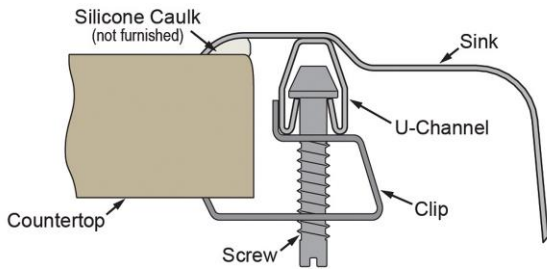

PRODUCT SPECIFICATIONS

Elkay Celebrity® Stainless Steel 25" x 17" x 6-7/8" 2-Hole Single Bowl Drop-in Classroom Sink and Vandal-resistant Faucet / Bubbler Kit. Sink is manufactured from 20 gauge 304 Stainless Steel with a Brushed Satin finish, Center drain placement, and Bottom only pads.

Installation Type:	Drop-in, Sink Kits
Material:	304 Stainless Steel
Finish:	Brushed Satin
Gauge:	20
Sound Deadening:	Bottom only pads
Number of Bowls:	1
Sink Dimensions:	25" x 17" x 6-7/8"
Bowl 1 Dimensions:	15-3/4" x 14" x 6-3/4"
Drain Size:	3-1/2" (89mm)
Drain Location:	Center
Minimum Cabinet Size:	30"
Mounting Hardware:	Part # 64090012 included for countertops up to 3/4" (19mm) thick
Template Included:	No
Cutout Template #:	1000001246

Template is available for download at [elkay.com](#). CAD software will be required to open the template.

Cutout Dimensions for Drop-in Installation:

24-3/8" x 16-3/8" (619mm x 416mm) with 1-1/2" (38mm) corner radius

Installation Profile:

Included with Product: LKDVR208513LC faucet, LKVR18 drain, LKVR1141A bubblers

A Century of Tradition and Quality. For more than 100 years, Elkay has been making innovative products and providing exceptional customer care. We take pride in offering plumbing products that make life easier, inspire change and leave the world a better place.

Product Compliance: ASME A112.19.3/CSA B45.4
Faucet: ASME A112.18.1/CSA B125.1
CEC
NSF 372 (lead free)
NSF 61 (Q≤1)
Accessory: ASME A112.18.2/CSA B125.2

- [Clean and Care Manual (PDF)](#)
- [Installation Instructions (PDF) - 1000005236](#)
- [Installation Instructions (PDF) - 0000001000](#)
- [Installation Instructions (PDF) - 1000005235 drain](#)
- [Warranty (PDF)](#)

Similar models are available with: ADA Depths

PART: _____ QTY: _____

PROJECT: _____

CONTACT: _____

DATE: _____

NOTES: _____

APPROVAL: _____

In keeping with our policy of continuing product improvement, Elkay reserves the right to change product specifications without notice. Please visit [elkay.com](#) for the most current version of Elkay product specification sheets. This specification describes an Elkay product with design, quality, and functional benefits to the user. When making a comparison of other producers' offerings, be certain these features are not overlooked.