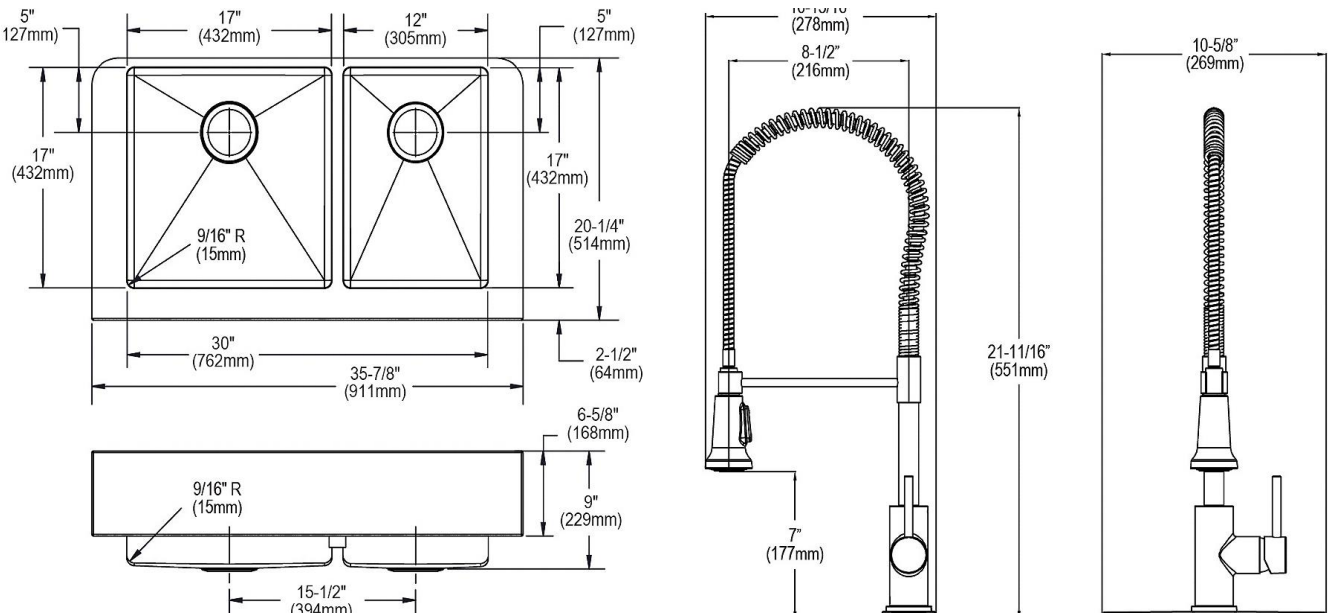

Installation Type:	Farmhouse
Material:	304 Stainless Steel
Finish:	Polished Satin
Gauge:	18
Sound Deadening:	Full spray sides and bottom with Sides and Bottom pads
Number of Bowls:	2
Sink Dimensions:	35-7/8" x 20-1/4" x 9"
Bowl 1 Dimensions:	17" x 17" x 9"
Bowl 2 Dimensions:	12" x 17" x 9"
Drain Size:	3-1/2" (89mm)
Drain Location:	Rear Center
Minimum Cabinet Size:	36"
Mounting Hardware:	Included
Template Included:	No

Included Accessories		
LKAV2061CR	Elkay Avado Single Hole Kitchen Faucet with Semi-professional Spout and Lever Handle Chrome Spec Sheet (PDF)	
CTXBG1116	Elkay Crosstown Stainless Steel 11-1/4" x 16-1/4" x 1-1/4" Bottom Grid Spec Sheet (PDF)	
CTXBG1616	Elkay Crosstown Stainless Steel 16-1/4" x 16-1/4" x 1-1/4" Bottom Grid Spec Sheet (PDF)	
LKDD	Elkay® 3-1/2" Drain Fitting Deep Strainer Basket Spec Sheet (PDF)	

Optional Accessories		
CTXBG1616	Elkay Crosstown Stainless Steel 16-1/4" x 16-1/4" x 1-1/4" Bottom Grid Spec Sheet (PDF)	
CTXBG1116	Elkay Crosstown Stainless Steel 11-1/4" x 16-1/4" x 1-1/4" Bottom Grid Spec Sheet (PDF)	