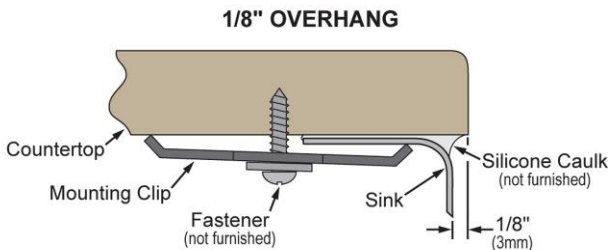

Installation Type:	Farmhouse
Material:	304 Stainless Steel
Finish:	Polished Satin
Gauge:	18
Sound Deadening:	Full spray sides and bottom with Sides and Bottom pads
Number of Bowls:	2
Sink Dimensions:	35-7/8" x 20-1/4" x 9"
Bowl 1 Dimensions:	17" x 17" x 9"
Bowl 2 Dimensions:	12" x 17" x 9"
Drain Size:	3-1/2" (89mm)
Drain Location:	Rear Center
Minimum Cabinet Size:	36"
Mounting Hardware:	Included
Template Included:	No

Included with Product:

Custom fit bottom grid
CTXBG1616 and **CTXBG1116**,
 2x deep strainer drain **LKDD**
 and faucet **LKAV2061CR**

A Century of Tradition and Quality. For more than 100 years, Elkay has been making innovative products and providing exceptional customer care. We take pride in offering plumbing products that make life easier, inspire change and leave the world a better place.

Product Compliance:

Faucet:

ASME A112.19.3/CSA B45.4
 ASME A112.18.1/CSA B125.1
 NSF 61
 NSF 372 (lead free)

Accessory:

ASME A112.18.2/CSA B125.2

Installation Profile:

Designed to affix to the underside of any solid surface countertop.